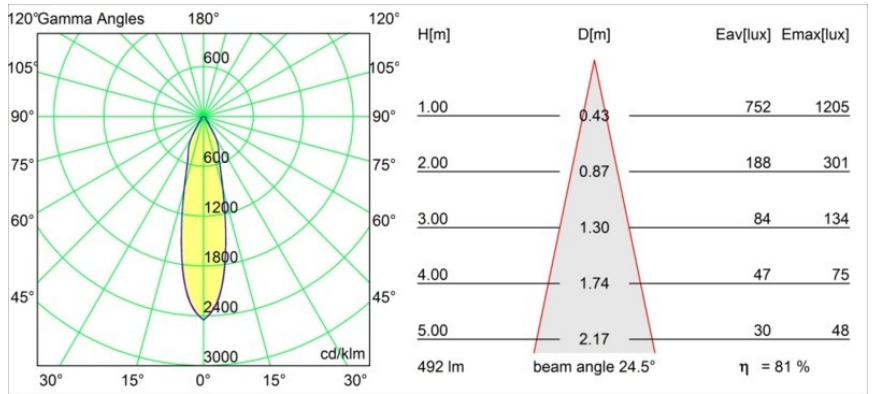

Light distribution & beam diagram