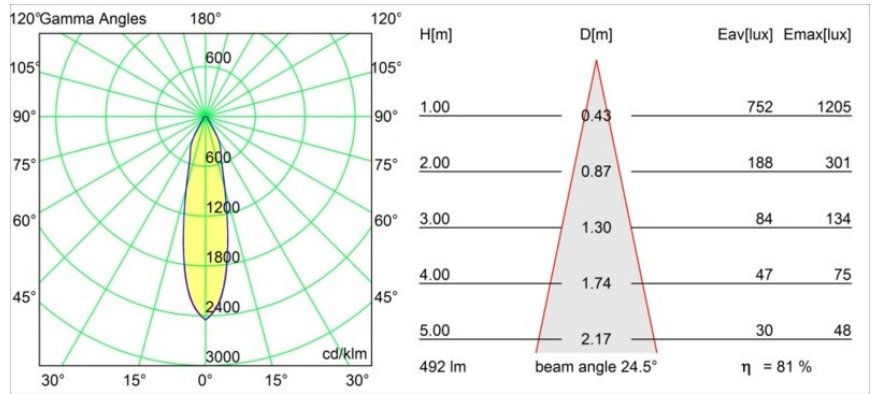

Light distribution & beam diagram