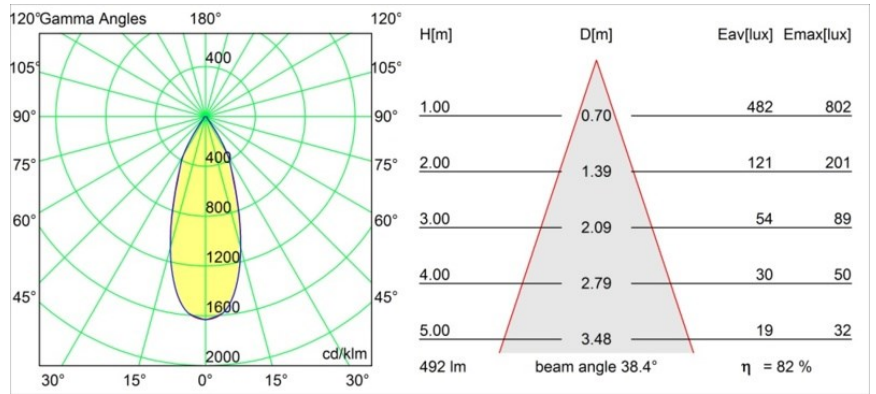

Light distribution & beam diagram