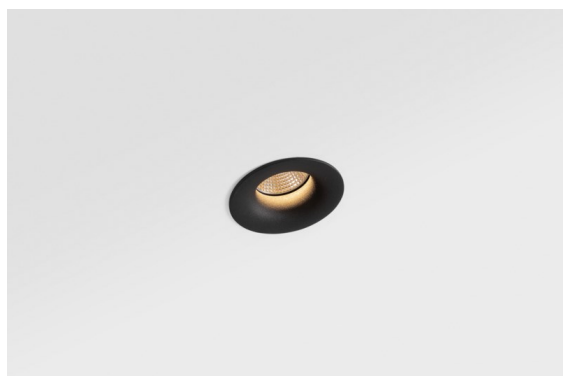

Date
Customer
Project
Type

Smart Cake Recessed 82 1x LED 1800-3000K WD Flood DE Black Structure

Specifications

Material	12413232
Light Source Type	LED
LED Type	BRIDGELUX WARMDIM 6W
LED technology	LED COB
CRI	Min. 95
Colour Temperature	1800-3000K (Warm Dim)
Lifetime	L80B10 @50,000 Hours
Lamp Included	Yes
Number of Light Sources	1
Binning (SDCM)	3
Light Direction	Down
Optic	Reflector
Measured beam angle (°)	39.0
Input Voltage	Constant Current Driver Required
Electrical Class	III
IP Rating	20
Glow wire rating (°C)	960
Indoor/Outdoor	Indoor
Application	Ceiling, Wall
Mounting	Recessed
Cut-out size (mm)	ø70
Mounting depth (mm)	100.0
Adjustability	Not Applicable
Distance to Lighted Object (m)	0,1
Primary Colour & Primary Finish	Black, Structure
Gross weight (g)	260.0
Drive current (mA)	350
Min. forward voltage (Vf)	15,5
Max. forward voltage (Vf)	18,5
Connected load (W)	6,0
Luminous flux per lamp (lm)	378
Efficacy (lm/W)	63
Glare rating	13
Remark	• 3500K on request

The 3 original designs, Smart Kup, Lotis and Cake still manage to steal the hearts of interior designers. And this goes for the entire Smart family. Smart's accessibility and extreme versatility are arguably fit for any expression. Mix and match accent lighting, up and downlight, fixed or adjustable, a mosaic of shapes, sizes, colours and mounting options, and create a playful installation.

TM30 & CRI diagram

Light distribution & beam diagram

Diagrams

Decorative Accessories

- 12500032** Mask Smart 82 1x Black Structure
- 12500009** Mask Smart 82 1x White Structure
- 12500046** Mask Smart 82 1x Gold Matt
- 12500015** Mask Smart 82 1x Champagne Brushed
- 12500014** Mask Smart 82 1x Bronze Brushed
- 12500043** Mask Smart 82 1x Black Brushed
- 12500016** Mask Smart 82 1x Silver Bronze Brushed