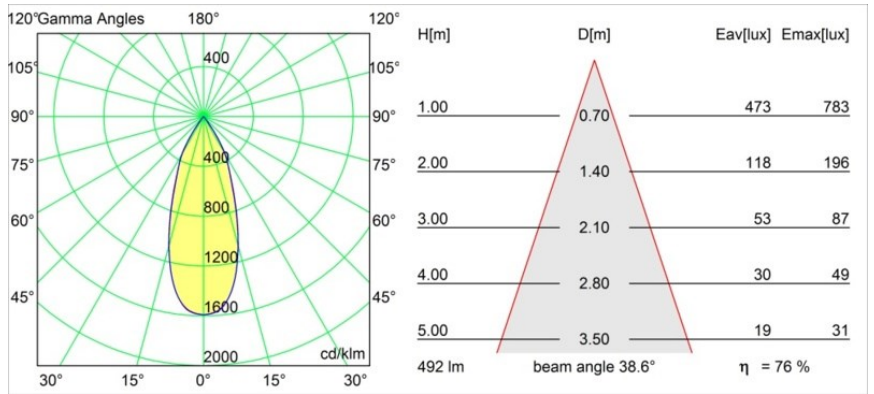

Light distribution & beam diagram