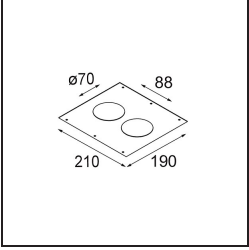

12291030 Plaster Kit 210x190 - 70 2x