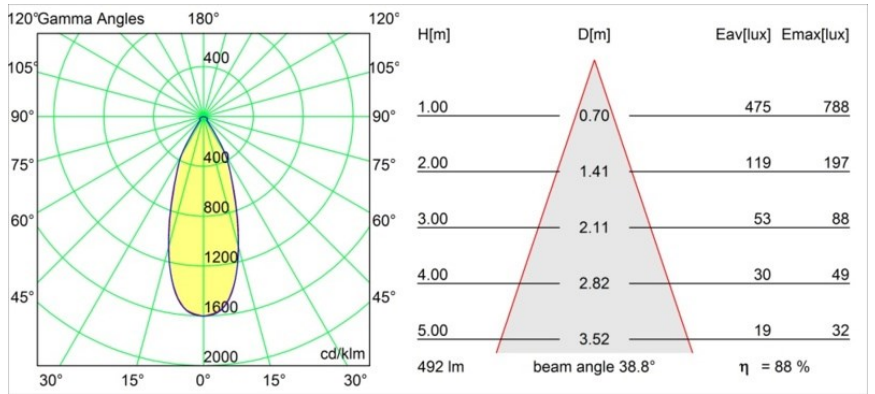

Light distribution & beam diagram