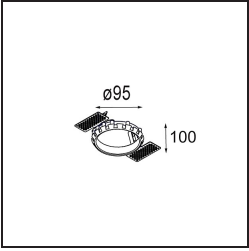

Date
Customer
Project
Type

Smart Cake Recessed 82 1x LED 1800-3000K WD Flood DE White Structure

Specifications

Material	12413209
Light Source Type	LED
LED Type	BRIDGELUX WARMDIM 6W
LED technology	LED COB
CRI	Min. 95
Colour Temperature	1800-3000K (Warm Dim)
Lifetime	L80B10 @50,000 Hours
Lamp Included	Yes
Number of Light Sources	1
Binning (SDCM)	3
Light Direction	Down
Optic	Reflector
Measured beam angle (°)	39.0
Input Voltage	Constant Current Driver Required
Electrical Class	III
IP Rating	20
Glow wire rating (°C)	960
Indoor/Outdoor	Indoor
Application	Ceiling, Wall
Mounting	Recessed
Cut-out size (mm)	ø70
Mounting depth (mm)	100.0
Adjustability	Not Applicable
Distance to Lighted Object (m)	0,1
Primary Colour & Primary Finish	White, Structure
Gross weight (g)	260.0
Drive current (mA)	350
Min. forward voltage (Vf)	15,5
Max. forward voltage (Vf)	18,5
Connected load (W)	6,0
Luminous flux per lamp (lm)	378
Efficacy (lm/W)	63
Glare rating	13
Remark	• 3500K on request

Installation Accessories

- 10889830** Installation Housing 192x190x130

- 12290130** Plaster Kit 190X190 - 70 1x

12291030 Plaster Kit 210x190 - 70 2x

12500230 Ring Recessed 82 1x

Choose a required accessory