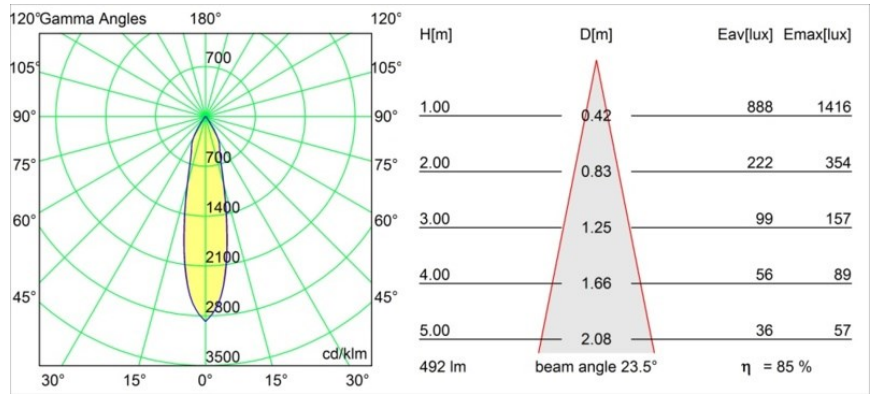

Light distribution & beam diagram