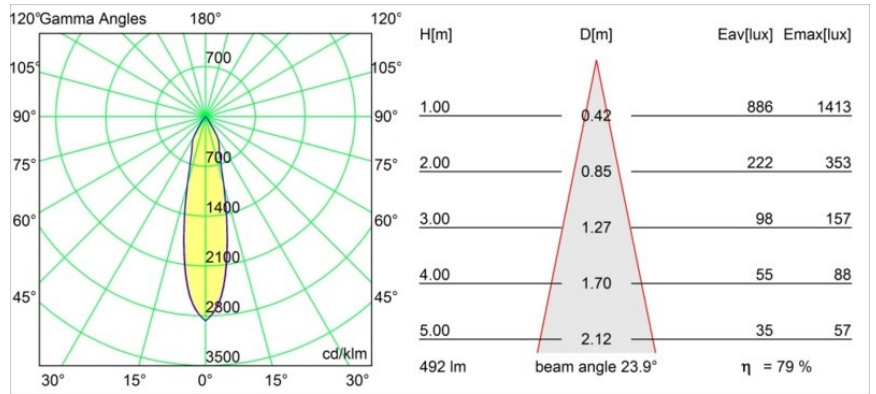

Light distribution & beam diagram