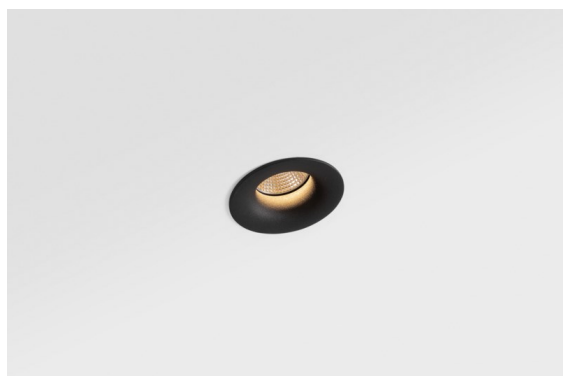

Date
Customer
Project
Type

Smart Cake Recessed 82 1x LED 1800-3000K WD Medium DE Black Structure

The 3 original designs, Smart Kup, Lotis and Cake still manage to steal the hearts of interior designers. And this goes for the entire Smart family. Smart's accessibility and extreme versatility are arguably fit for any expression. Mix and match accent lighting, up and downlight, fixed or adjustable, a mosaic of shapes, sizes, colours and mounting options, and create a playful installation.

Specifications

Material	12413132
Light Source Type	LED
LED Type	BRIDGELUX WARMDIM 6W
LED technology	LED COB
CRI	Min. 95
Colour Temperature	1800-3000K (Warm Dim)
Lifetime	L80B10 @50,000 Hours
Lamp Included	Yes
Number of Light Sources	1
Binning (SDCM)	3
Light Direction	Down
Optic	Reflector
Measured beam angle (°)	24.0
Input Voltage	Constant Current Driver Required
Electrical Class	III
IP Rating	20
Glow wire rating (°C)	960
Indoor/Outdoor	Indoor
Application	Ceiling, Wall
Mounting	Recessed
Cut-out size (mm)	ø70
Mounting depth (mm)	100.0
Adjustability	Not Applicable
Distance to Lighted Object (m)	0,1
Primary Colour & Primary Finish	Black, Structure
Gross weight (g)	260.0
Drive current (mA)	350
Min. forward voltage (Vf)	15,5
Max. forward voltage (Vf)	18,5
Connected load (W)	6,0
Luminous flux per lamp (lm)	378
Efficacy (lm/W)	63
Glare rating	13
Remark	• 3500K on request

TM30 & CRI diagram

Light distribution & beam diagram

Diagrams

Decorative Accessories

- 12500032** Mask Smart 82 1x Black Structure
- 12500009** Mask Smart 82 1x White Structure
- 12500046** Mask Smart 82 1x Gold Matt
- 12500015** Mask Smart 82 1x Champagne Brushed
- 12500014** Mask Smart 82 1x Bronze Brushed
- 12500043** Mask Smart 82 1x Black Brushed
- 12500016** Mask Smart 82 1x Silver Bronze Brushed