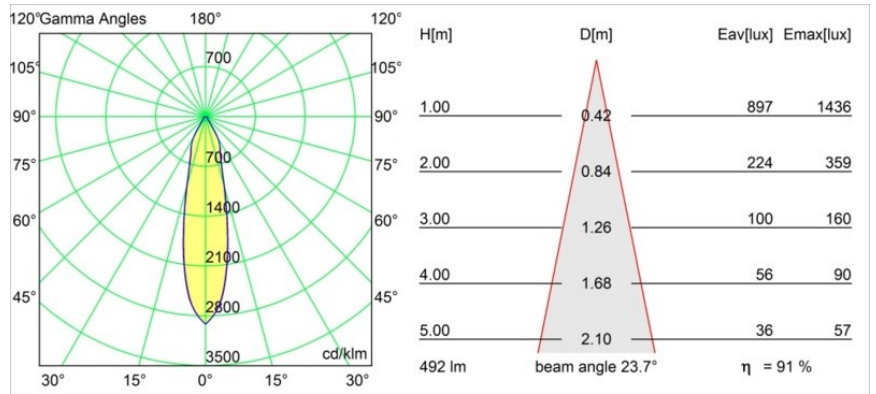

Light distribution & beam diagram