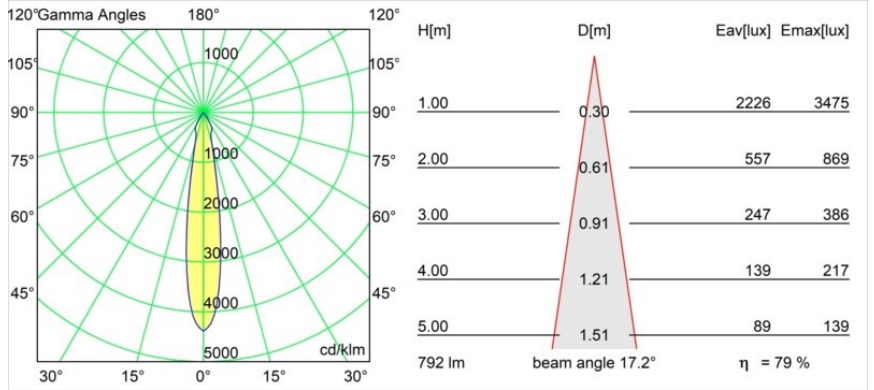

Light distribution & beam diagram