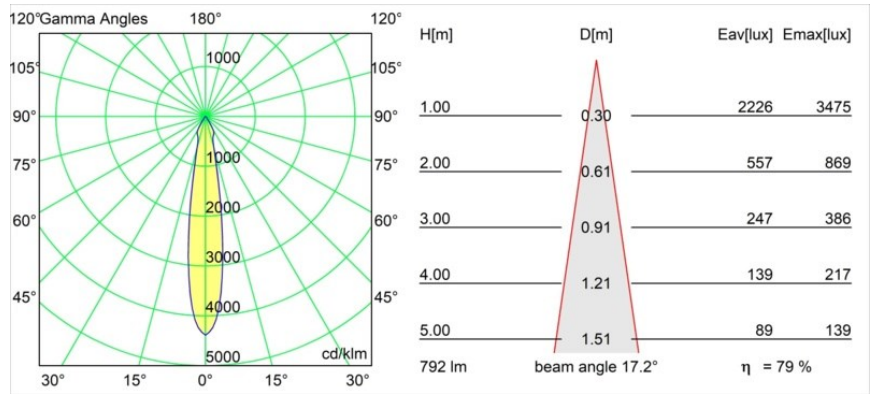

Light distribution & beam diagram