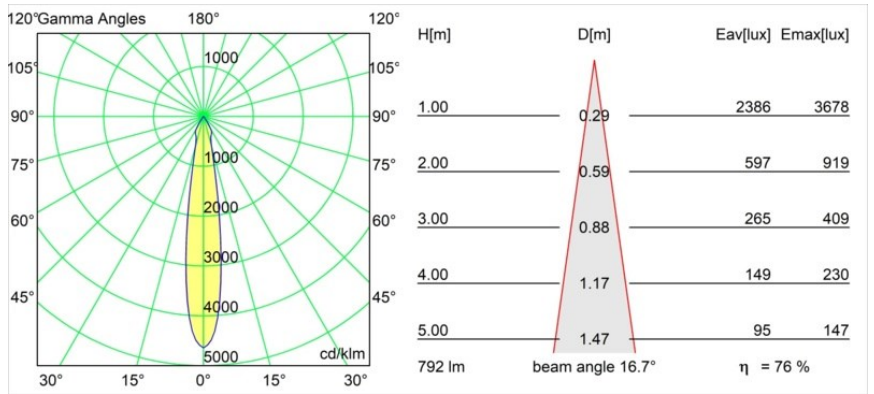

Light distribution & beam diagram