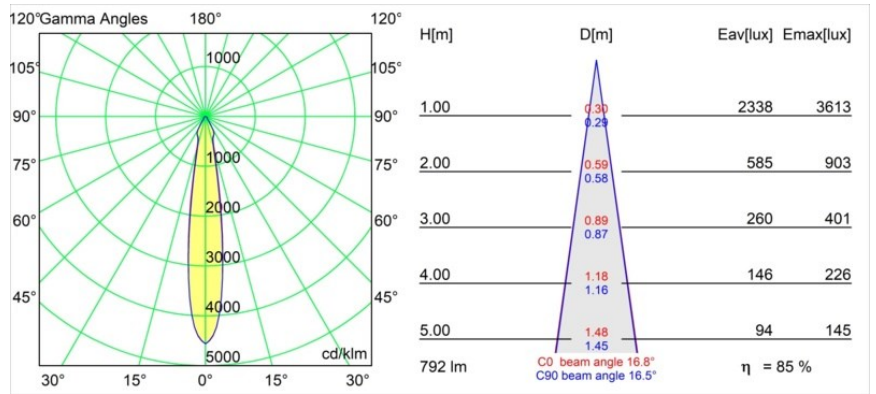

Light distribution & beam diagram