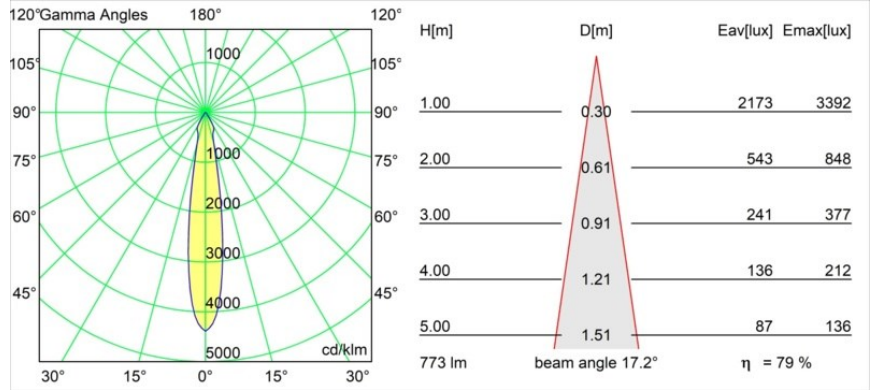

Light distribution & beam diagram