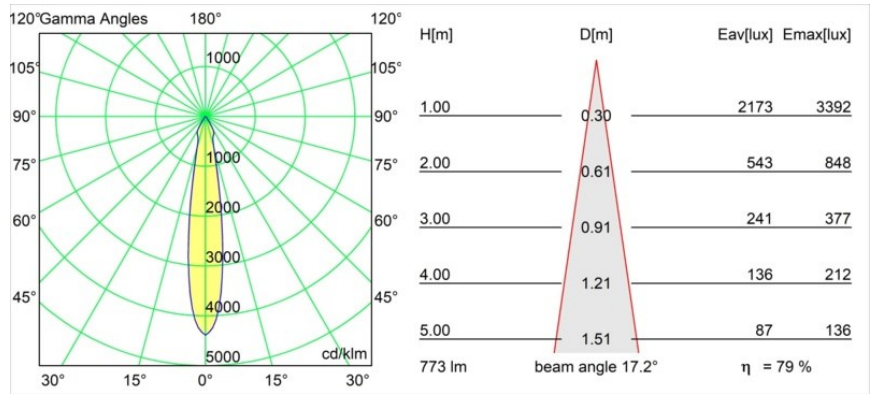

Light distribution & beam diagram