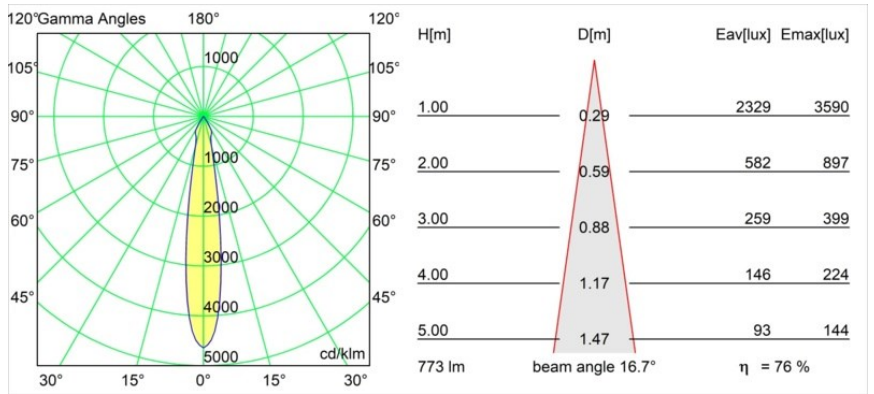

Light distribution & beam diagram