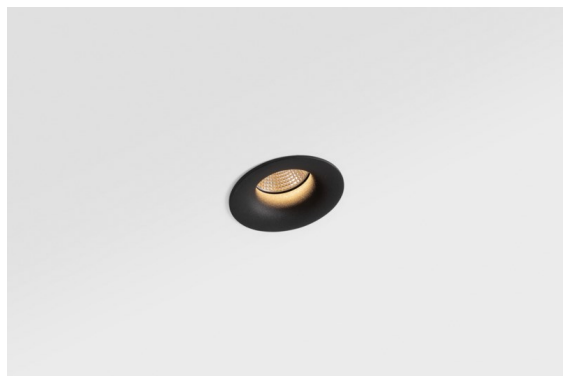

Date
Customer
Project
Type

Smart Cake Recessed 82 1x IP55 LED 3000K Spot DE Black Structure

The 3 original designs, Smart Kup, Lotis and Cake still manage to steal the hearts of interior designers. And this goes for the entire Smart family. Smart's accessibility and extreme versatility are arguably fit for any expression. Mix and match accent lighting, up and downlight, fixed or adjustable, a mosaic of shapes, sizes, colours and mounting options, and create a playful installation.

Specifications

Material	12412732
Light Source Type	LED
LED Type	BRIDGELUX V8G8
LED technology	LED COB
CRI	Min. 90
Colour Temperature	3000K
Lifetime	L80B10 @50,000 Hours
Lamp Included	Yes
Number of Light Sources	1
CIE flux code	97 100 100 100 76
Binning (SDCM)	2
Light Direction	Down
Optic	Reflector
Measured beam angle (°)	17.0
Input Voltage	Constant Current Driver Required
Electrical Class	III
IP Rating	55
Glow wire rating (°C)	960
Indoor/Outdoor	Indoor
Application	Ceiling, Wall
Mounting	Recessed
Cut-out size (mm)	ø70
Mounting depth (mm)	100.0
Adjustability	Not Applicable
Distance to Lighted Object (m)	0,1
Primary Colour & Primary Finish	Black, Structure
Gross weight (g)	260.0
Drive current (mA)	350 500 700
Min. forward voltage (Vf)	13,2 13,7 14,2
Max. forward voltage (Vf)	15,0 15,4 16,0
Connected load (W)	5,0 7,2 10,6
Luminous flux per lamp (lm)	438 588 756
Efficacy (lm/W)	88 82 71
Glare rating	13 14 15

Remark

- 3500K on request
-

TM30 & CRI diagram

Light distribution & beam diagram

Decorative Accessories

- 12500032** Mask Smart 82 1x Black Structure
- 12500009** Mask Smart 82 1x White Structure
- 12500046** Mask Smart 82 1x Gold Matt
- 12500015** Mask Smart 82 1x Champagne Brushed
- 12500014** Mask Smart 82 1x Bronze Brushed
- 12500043** Mask Smart 82 1x Black Brushed
- 12500016** Mask Smart 82 1x Silver Bronze Brushed