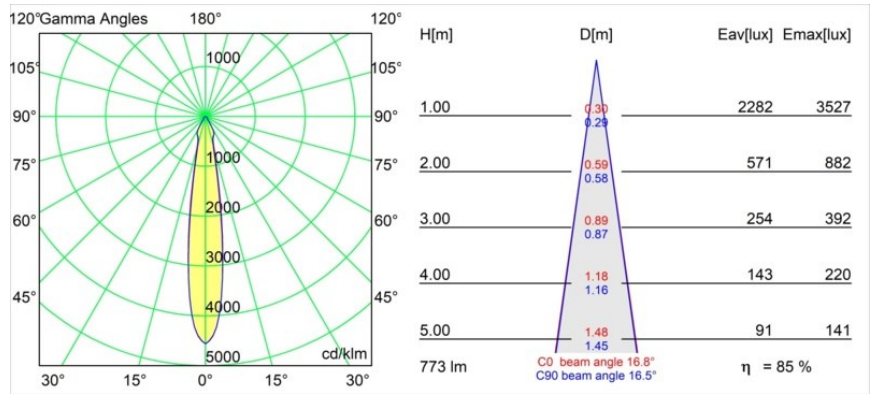

---

Livello abbagliamento	21	22	23
Remark	• 3500K su richiesta		

---

**TM30 & CRI diagram**

**Light distribution & beam diagram**

**Accessori Decorativi**

- 12500032** Mask Smart 82 1x Black Structure
- 12500009** Mask Smart 82 1x White Structure
- 12500046** Mask Smart 82 1x Gold Matt
- 12500015** Mask Smart 82 1x Champagne Brushed
- 12500014** Mask Smart 82 1x Bronze Brushed
- 12500043** Mask Smart 82 1x Black Brushed
- 12500016** Mask Smart 82 1x Silver Bronze Brushed