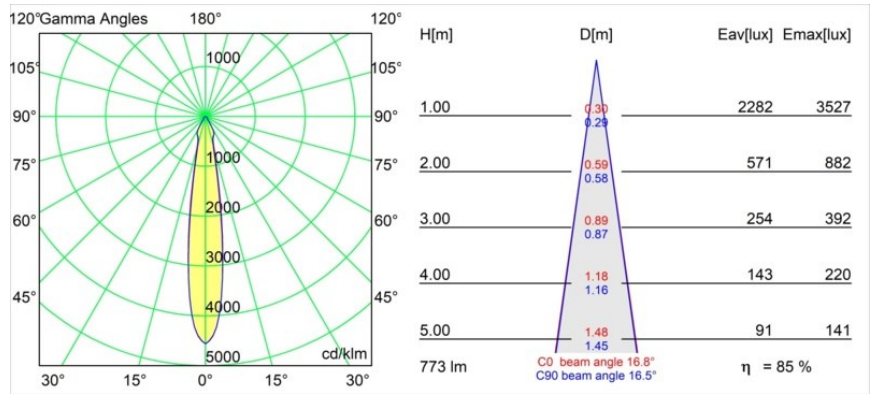

Light distribution & beam diagram