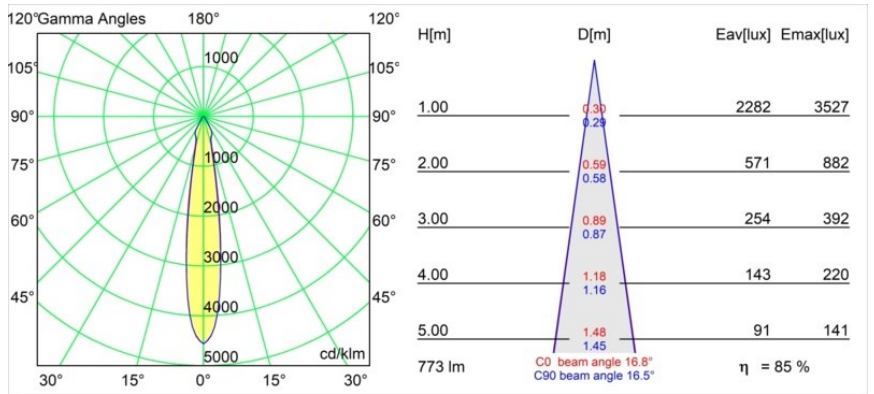

Light distribution & beam diagram