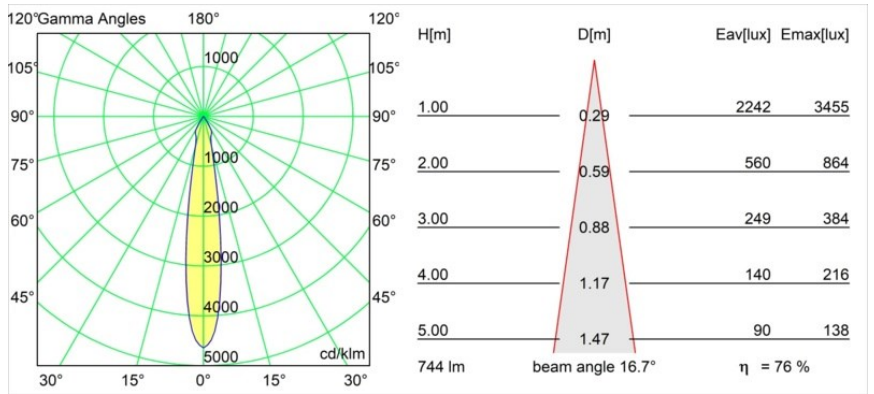

Light distribution & beam diagram