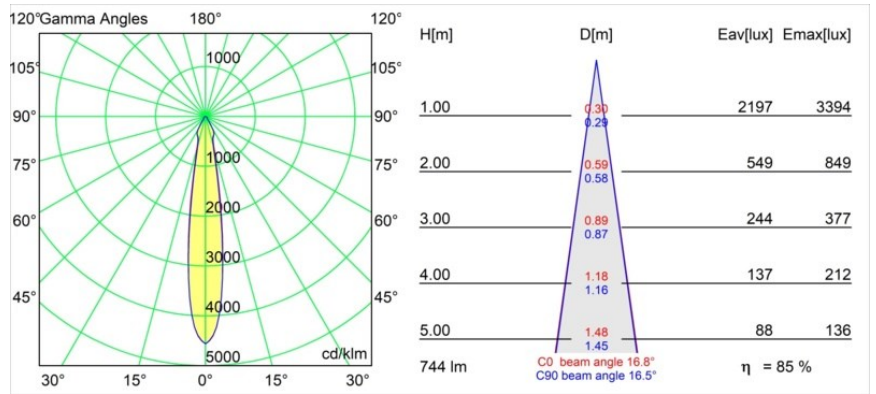

Light distribution & beam diagram