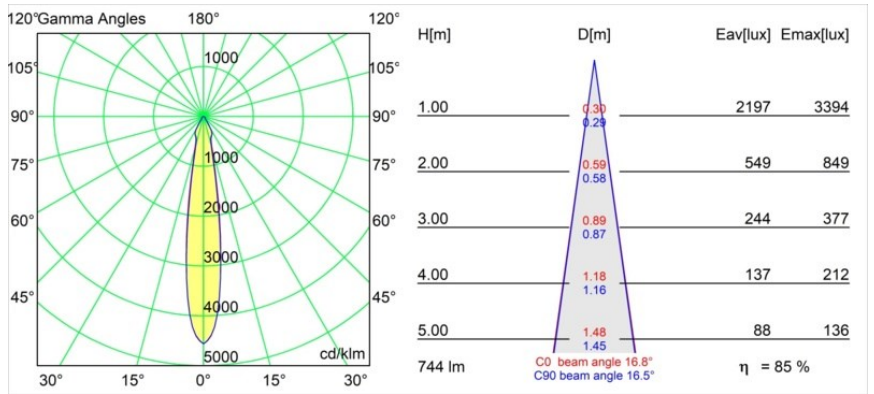

Light distribution & beam diagram