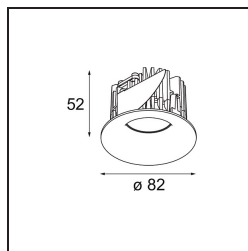

Specifications

| | |
|---------------------------------|----------------------------------|
| Material | 12412546 |
| Light Source Type | LED |
| LED Type | BRIDGELUX V8G8 |
| LED technology | LED COB |
| CRI | Min. 90 |
| Colour Temperature | 4000K |
| Lifetime | L80B10 @50,000 Hours |
| Lamp Included | Yes |
| Number of Light Sources | 1 |
| Binning (SDCM) | 2 |
| Light Direction | Down |
| Optic | Reflector |
| Measured beam angle (°) | 21.0 |
| Input Voltage | Constant Current Driver Required |
| Electrical Class | III |
| IP Rating | 55 |
| Glow wire rating (°C) | 960 |
| Indoor/Outdoor | Indoor |
| Application | Ceiling, Wall |
| Mounting | Recessed |
| Cut-out size (mm) | ø70 |
| Mounting depth (mm) | 100.0 |
| Adjustability | Not Applicable |
| Distance to Lighted Object (m) | 0,1 |
| Primary Colour & Primary Finish | Gold, Matt |
| Gross weight (g) | 260.0 |
| Drive current (mA) | 350 500 700 |
| Min. forward voltage (Vf) | 13,2 13,7 14,2 |
| Max. forward voltage (Vf) | 15,0 15,4 16,0 |
| Connected load (W) | 5,0 7,2 10,6 |
| Luminous flux per lamp (lm) | 479 602 774 |
| Efficacy (lm/W) | 96 84 73 |
| Glare rating | 17 18 19 |
| Remark | • 3500K on request |