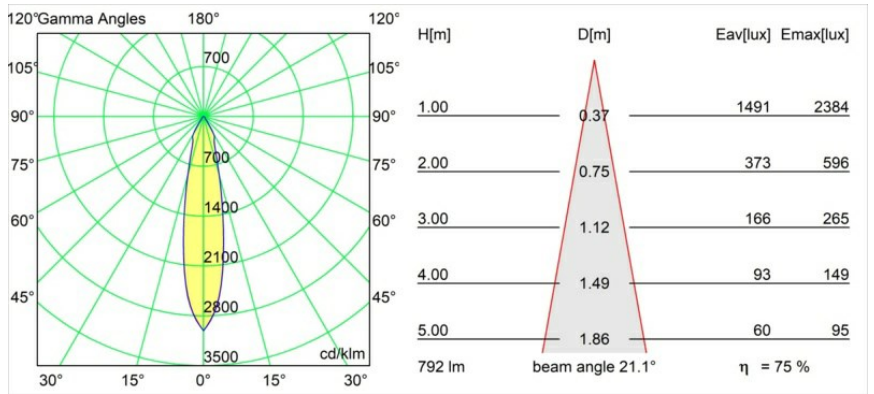

Light distribution & beam diagram