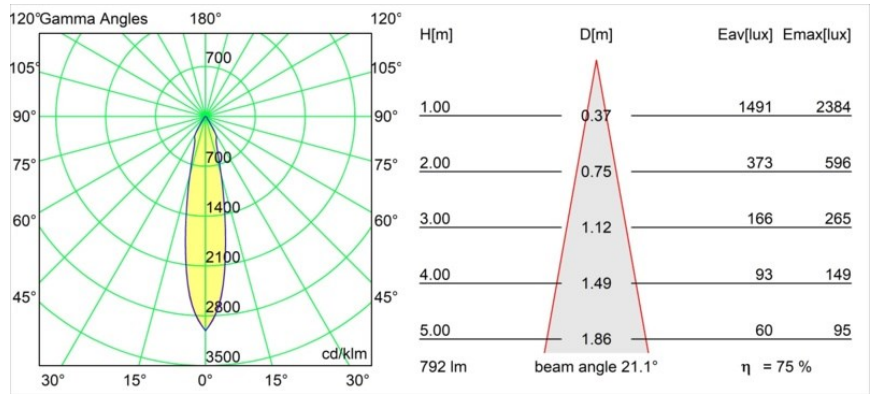

Light distribution & beam diagram