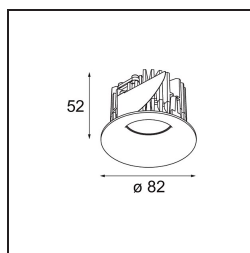

Specifications

Material	12412546
Light Source Type	LED
LED Type	BRIDGELUX V8G8
LED technology	LED COB
CRI	Min. 90
Colour Temperature	4000K
Lifetime	L80B10 @50,000 Hours
Lamp Included	Yes
Number of Light Sources	1
Binning (SDCM)	2
Light Direction	Down
Optic	Reflector
Measured beam angle (°)	21.0
Input Voltage	Constant Current Driver Required
Electrical Class	III
IP Rating	55
Glow wire rating (°C)	960
Indoor/Outdoor	Indoor
Application	Ceiling, Wall
Mounting	Recessed
Cut-out size (mm)	ø70
Mounting depth (mm)	100.0
Adjustability	Not Applicable
Distance to Lighted Object (m)	0,1
Primary Colour & Primary Finish	Gold, Matt
Gross weight (g)	260.0
Drive current (mA)	350 500 700
Min. forward voltage (Vf)	13,2 13,7 14,2
Max. forward voltage (Vf)	15,0 15,4 16,0
Connected load (W)	5,0 7,2 10,6
Luminous flux per lamp (lm)	479 602 774
Efficacy (lm/W)	96 84 73
Glare rating	17 18 19
Remark	• 3500K on request