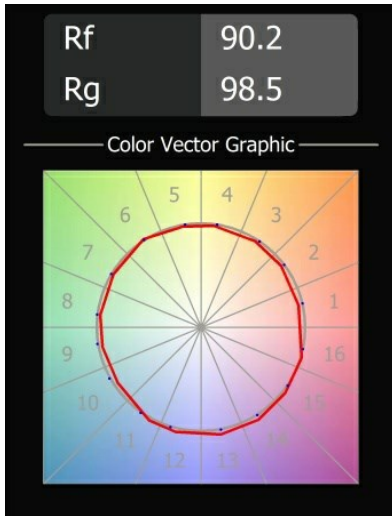

TM30 & CRI diagram