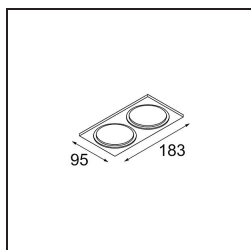

Date
Customer
Project
Type

Smart Cake Recessed 82 1x IP55 LED 4000K Medium DE Gold Matt

Specifications

Material	12412546
Light Source Type	LED
LED Type	BRIDGELUX V8G8
LED technology	LED COB
CRI	Min. 90
Colour Temperature	4000K
Lifetime	L80B10 @50,000 Hours
Lamp Included	Yes
Number of Light Sources	1
Binning (SDCM)	2
Light Direction	Down
Optic	Reflector
Measured beam angle (°)	21.0
Input Voltage	Constant Current Driver Required
Electrical Class	III
IP Rating	55
Glow wire rating (°C)	960
Indoor/Outdoor	Indoor
Application	Ceiling, Wall
Mounting	Recessed
Cut-out size (mm)	ø70
Mounting depth (mm)	100.0
Adjustability	Not Applicable
Distance to Lighted Object (m)	0,1
Primary Colour & Primary Finish	Gold, Matt
Gross weight (g)	260.0
Drive current (mA)	350 500 700
Min. forward voltage (Vf)	13,2 13,7 14,2
Max. forward voltage (Vf)	15,0 15,4 16,0
Connected load (W)	5,0 7,2 10,6
Luminous flux per lamp (lm)	479 602 774
Efficacy (lm/W)	96 84 73
Glare rating	17 18 19
Remark	• 3500K on request

TM30 & CRI diagram

Light distribution & beam diagram

Decorative Accessories

- 12500032** Mask Smart 82 1x Black Structure
- 12500009** Mask Smart 82 1x White Structure
- 12500046** Mask Smart 82 1x Gold Matt
- 12500015** Mask Smart 82 1x Champagne Brushed
- 12500014** Mask Smart 82 1x Bronze Brushed
- 12500043** Mask Smart 82 1x Black Brushed
- 12500016** Mask Smart 82 1x Silver Bronze Brushed