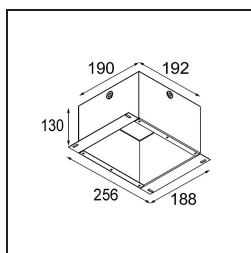

Installation Accessories

- **10889830** Installation Housing 192x190x130