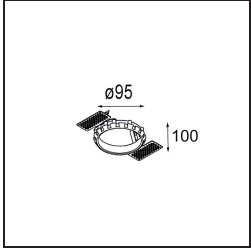

Date
Customer
Project
Type

Smart Cake Recessed 82 1x IP55 LED 4000K Medium DE Gold Matt

Specifications

Material	12412546
Light Source Type	LED
LED Type	BRIDGELUX V8G8
LED technology	LED COB
CRI	Min. 90
Colour Temperature	4000K
Lifetime	L80B10 @50,000 Hours
Lamp Included	Yes
Number of Light Sources	1
Binning (SDCM)	2
Light Direction	Down
Optic	Reflector
Measured beam angle (°)	21.0
Input Voltage	Constant Current Driver Required
Electrical Class	III
IP Rating	55
Glow wire rating (°C)	960
Indoor/Outdoor	Indoor
Application	Ceiling, Wall
Mounting	Recessed
Cut-out size (mm)	ø70
Mounting depth (mm)	100.0
Adjustability	Not Applicable
Distance to Lighted Object (m)	0,1
Primary Colour & Primary Finish	Gold, Matt
Gross weight (g)	260.0
Drive current (mA)	350 500 700
Min. forward voltage (Vf)	13,2 13,7 14,2
Max. forward voltage (Vf)	15,0 15,4 16,0
Connected load (W)	5,0 7,2 10,6
Luminous flux per lamp (lm)	479 602 774
Efficacy (lm/W)	96 84 73
Glare rating	17 18 19
Remark	• 3500K on request

Installation Accessories

- 10889830** Installation Housing 192x190x130

- 12290130** Plaster Kit 190X190 - 70 1x

12291030 Plaster Kit 210x190 - 70 2x

12500230 Ring Recessed 82 1x

Choose a required accessory