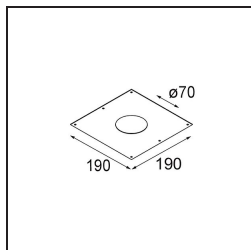

- **12290130** Plaster Kit 190X190 - 70 1x