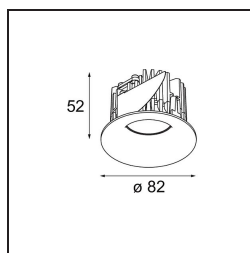

Date
Customer
Project
Type

Smart Cake Recessed 82 1x IP55 LED 4000K Medium DE Gold Matt

Specifications

Material	12412546
Light Source Type	LED
LED Type	BRIDGELUX V8G8
LED technology	LED COB
CRI	Min. 90
Colour Temperature	4000K
Lifetime	L80B10 @50,000 Hours
Lamp Included	Yes
Number of Light Sources	1
Binning (SDCM)	2
Light Direction	Down
Optic	Reflector
Measured beam angle (°)	21.0
Input Voltage	Constant Current Driver Required
Electrical Class	III
IP Rating	55
Glow wire rating (°C)	960
Indoor/Outdoor	Indoor
Application	Ceiling, Wall
Mounting	Recessed
Cut-out size (mm)	ø70
Mounting depth (mm)	100.0
Adjustability	Not Applicable
Distance to Lighted Object (m)	0,1
Primary Colour & Primary Finish	Gold, Matt
Gross weight (g)	260.0
Drive current (mA)	350 500 700
Min. forward voltage (Vf)	13,2 13,7 14,2
Max. forward voltage (Vf)	15,0 15,4 16,0
Connected load (W)	5,0 7,2 10,6
Luminous flux per lamp (lm)	479 602 774
Efficacy (lm/W)	96 84 73
Glare rating	17 18 19
Remark	• 3500K on request