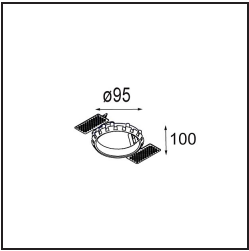

Accesorios Instalación

- 10889830** Installation Housing 192x190x130

- 12290130** Plaster Kit 190X190 - 70 1x

12291030 Plaster Kit 210x190 - 70 2x

12500230 Ring Recessed 82 1x

Choose a required accessory