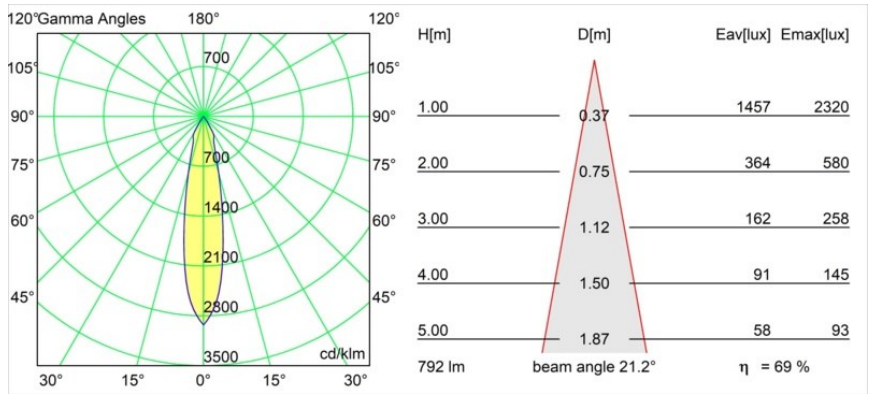

Light distribution & beam diagram