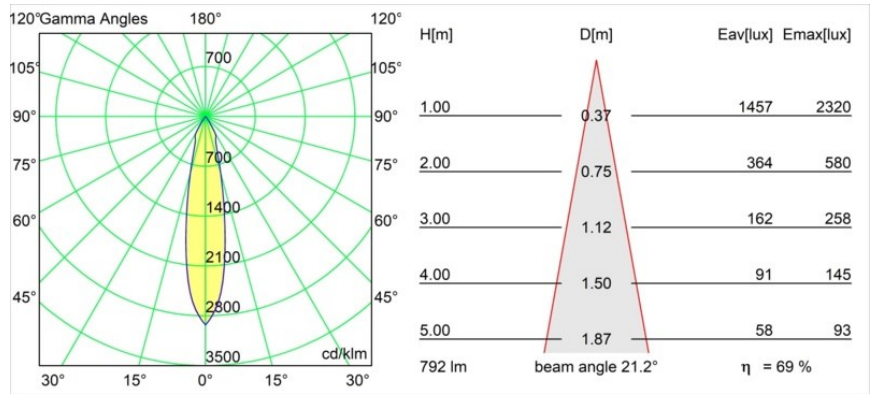

Light distribution & beam diagram