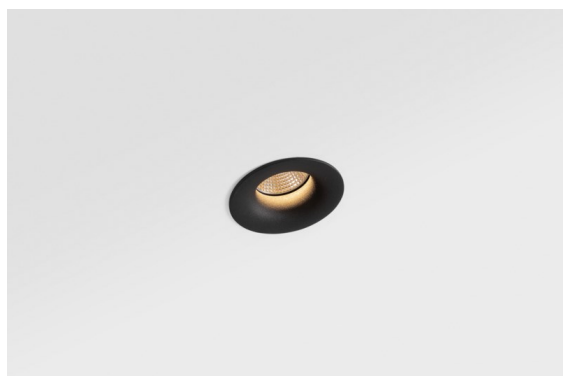

Date
Customer
Project
Type

Smart Cake Recessed 82 1x IP55 LED 4000K Medium DE Black Structure

The 3 original designs, Smart Kup, Lotis and Cake still manage to steal the hearts of interior designers. And this goes for the entire Smart family. Smart's accessibility and extreme versatility are arguably fit for any expression. Mix and match accent lighting, up and downlight, fixed or adjustable, a mosaic of shapes, sizes, colours and mounting options, and create a playful installation.

Specifications

Material	12412532
Light Source Type	LED
LED Type	BRIDGELUX V8G8
LED technology	LED COB
CRI	Min. 90
Colour Temperature	4000K
Lifetime	L80B10 @50,000 Hours
Lamp Included	Yes
Number of Light Sources	1
Binning (SDCM)	2
Light Direction	Down
Optic	Reflector
Measured beam angle (°)	21.0
Input Voltage	Constant Current Driver Required
Electrical Class	III
IP Rating	55
Glow wire rating (°C)	960
Indoor/Outdoor	Indoor
Application	Ceiling, Wall
Mounting	Recessed
Cut-out size (mm)	ø70
Mounting depth (mm)	100.0
Adjustability	Not Applicable
Distance to Lighted Object (m)	0,1
Primary Colour & Primary Finish	Black, Structure
Gross weight (g)	260.0
Drive current (mA)	350 500 700
Min. forward voltage (Vf)	13.2 13.7 14.2
Max. forward voltage (Vf)	15.0 15.4 16.0
Connected load (W)	5.0 7.2 10.6
Luminous flux per lamp (lm)	436 548 704
Efficacy (lm/W)	87 76 66
Glare rating	12 13 14
Remark	• 3500K on request

TM30 & CRI diagram

Light distribution & beam diagram

Decorative Accessories

- 12500032** Mask Smart 82 1x Black Structure
- 12500009** Mask Smart 82 1x White Structure
- 12500046** Mask Smart 82 1x Gold Matt
- 12500015** Mask Smart 82 1x Champagne Brushed
- 12500014** Mask Smart 82 1x Bronze Brushed
- 12500043** Mask Smart 82 1x Black Brushed
- 12500016** Mask Smart 82 1x Silver Bronze Brushed