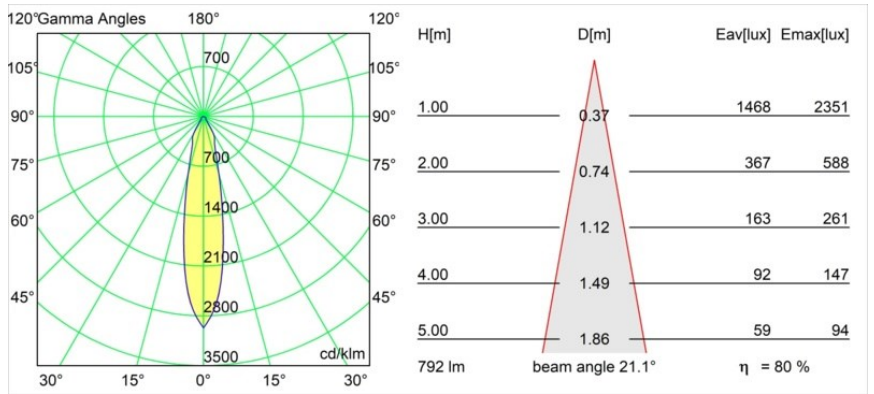

Light distribution & beam diagram