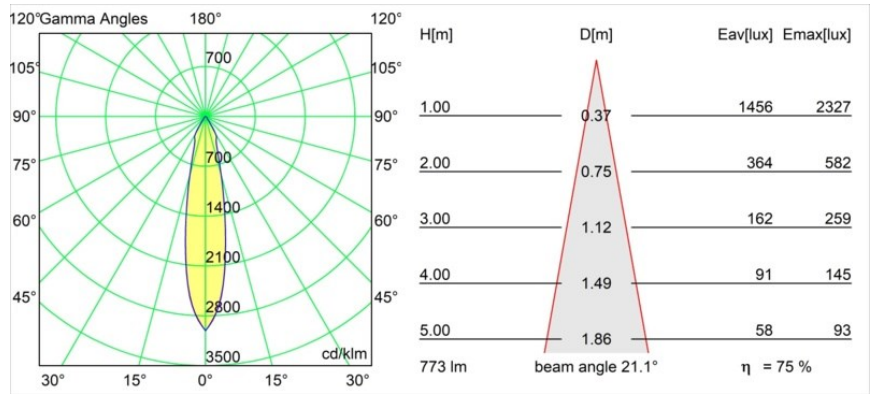

Light distribution & beam diagram