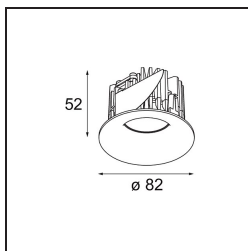

Specifications

Material	12412346
Light Source Type	LED
LED Type	BRIDGELUX V8G8
LED technology	LED COB
CRI	Min. 90
Colour Temperature	3000K
Lifetime	L80B10 @50,000 Hours
Lamp Included	Yes
Number of Light Sources	1
CIE flux code	93 98 100 100 76
Binning (SDCM)	2
Light Direction	Down
Optic	Reflector
Measured beam angle (°)	21.0
Input Voltage	Constant Current Driver Required
Electrical Class	III
IP Rating	55
Glow wire rating (°C)	960
Indoor/Outdoor	Indoor
Application	Ceiling, Wall
Mounting	Recessed
Cut-out size (mm)	ø70
Mounting depth (mm)	100.0
Adjustability	Not Applicable
Distance to Lighted Object (m)	0,1
Primary Colour & Primary Finish	Gold, Matt
Gross weight (g)	260.0
Drive current (mA)	350 500 700
Min. forward voltage (Vf)	13,2 13,7 14,2
Max. forward voltage (Vf)	15,0 15,4 16,0
Connected load (W)	5,0 7,2 10,6
Luminous flux per lamp (lm)	438 587 755
Efficacy (lm/W)	88 82 71
Glare rating	17 18 19