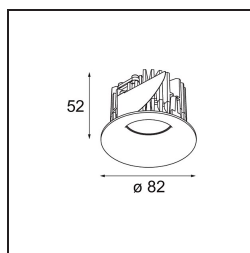

Specifications

Material	12412346		
Light Source Type	LED		
LED Type	BRIDGELUX V8G8		
LED technology	LED COB		
CRI	Min. 90		
Colour Temperature	3000K		
Lifetime	L80B10 @50,000 Hours		
Lamp Included	Yes		
Number of Light Sources	1		
CIE flux code	93 98 100 100 76		
Binning (SDCM)	2		
Light Direction	Down		
Optic	Reflector		
Measured beam angle (°)	21.0		
Input Voltage	Constant Current Driver Required		
Electrical Class	III		
IP Rating	55		
Glow wire rating (°C)	960		
Indoor/Outdoor	Indoor		
Application	Ceiling, Wall		
Mounting	Recessed		
Cut-out size (mm)	ø70		
Mounting depth (mm)	100.0		
Adjustability	Not Applicable		
Distance to Lighted Object (m)	0,1		
Primary Colour & Primary Finish	Gold, Matt		
Gross weight (g)	260.0		
Drive current (mA)	350	500	700
Min. forward voltage (Vf)	13,2	13,7	14,2
Max. forward voltage (Vf)	15,0	15,4	16,0
Connected load (W)	5,0	7,2	10,6
Luminous flux per lamp (lm)	438	587	755
Efficacy (lm/W)	88	82	71
Glare rating	17	18	19