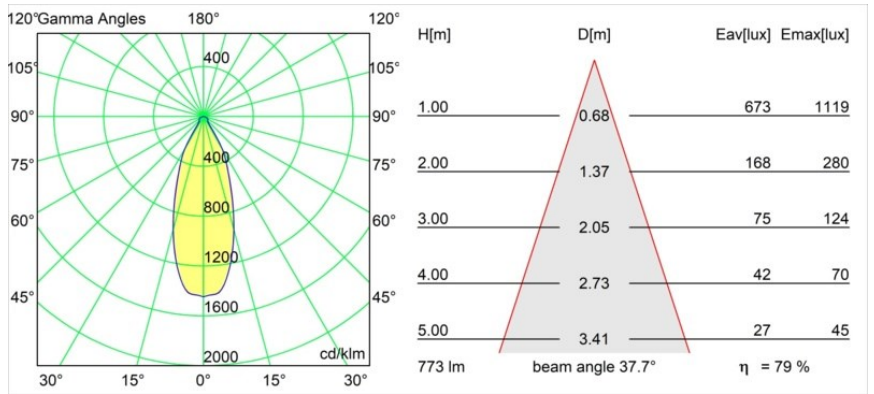

Light distribution & beam diagram