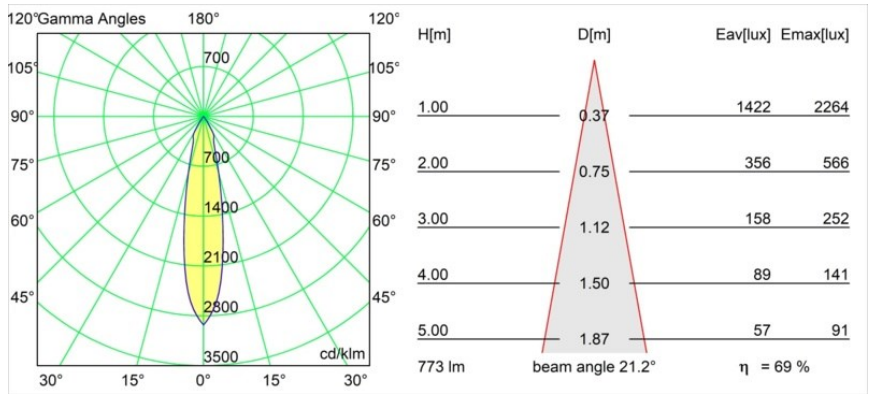

Light distribution & beam diagram