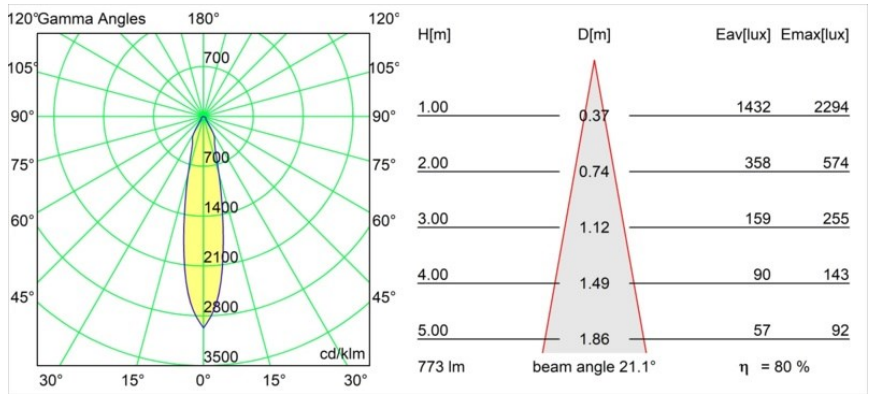

Light distribution & beam diagram