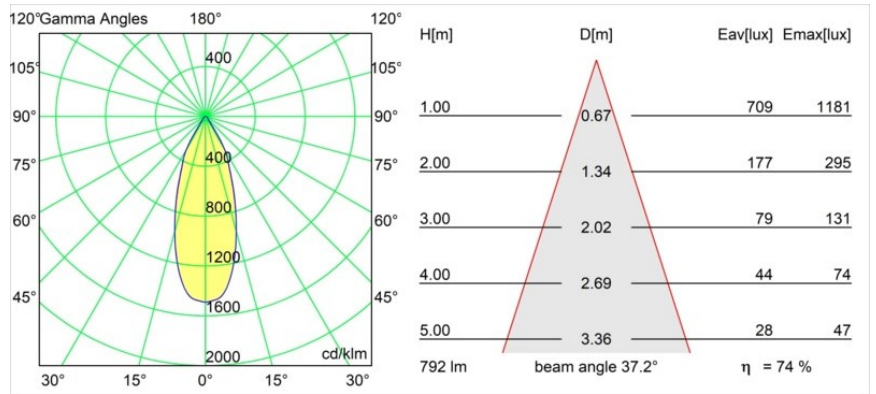

Light distribution & beam diagram