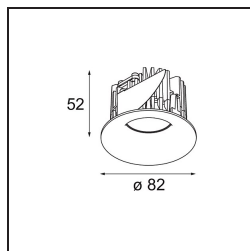

Specifications

Material	12412246
Light Source Type	LED
LED Type	BRIDGELUX V8G8
LED technology	LED COB
CRI	Min. 90
Colour Temperature	4000K
Lifetime	L80B10 @50,000 Hours
Lamp Included	Yes
Number of Light Sources	1
Binning (SDCM)	2
Light Direction	Down
Optic	Reflector
Measured beam angle (°)	37.0
Input Voltage	Constant Current Driver Required
Electrical Class	III
IP Rating	55
Glow wire rating (°C)	960
Indoor/Outdoor	Indoor
Application	Ceiling, Wall
Mounting	Recessed
Cut-out size (mm)	ø70
Mounting depth (mm)	100.0
Adjustability	Not Applicable
Distance to Lighted Object (m)	0,1
Primary Colour & Primary Finish	Gold, Matt
Gross weight (g)	260.0
Drive current (mA)	350 500 700
Min. forward voltage (Vf)	13,2 13,7 14,2
Max. forward voltage (Vf)	15,0 15,4 16,0
Connected load (W)	5,0 7,2 10,6
Luminous flux per lamp (lm)	470 591 760
Efficacy (lm/W)	94 82 72
Glare rating	17 18 19
Remark	• 3500K on request