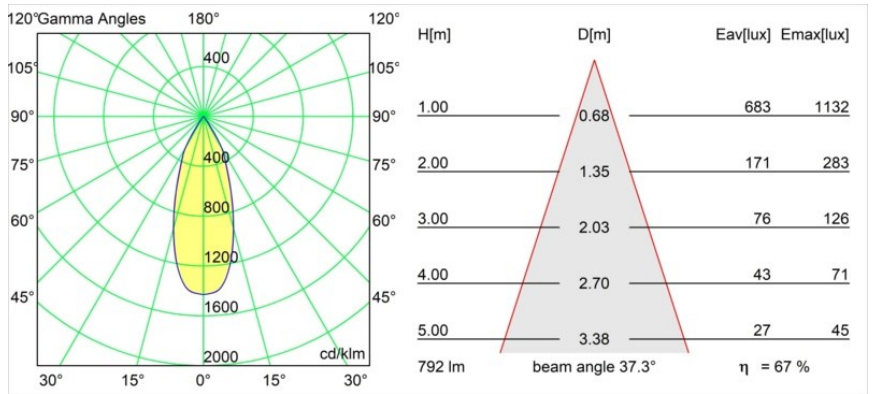

Light distribution & beam diagram