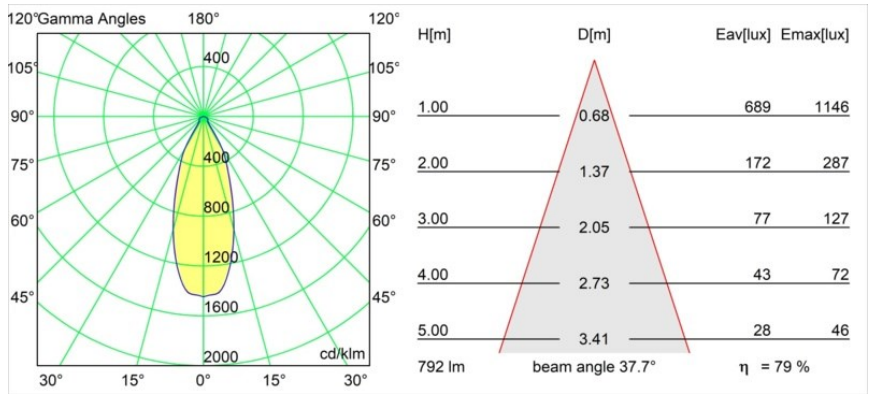

Light distribution & beam diagram