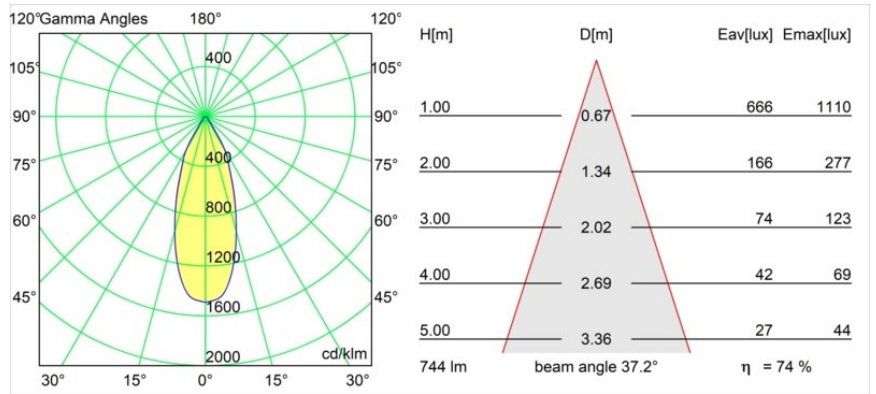

Light distribution & beam diagram