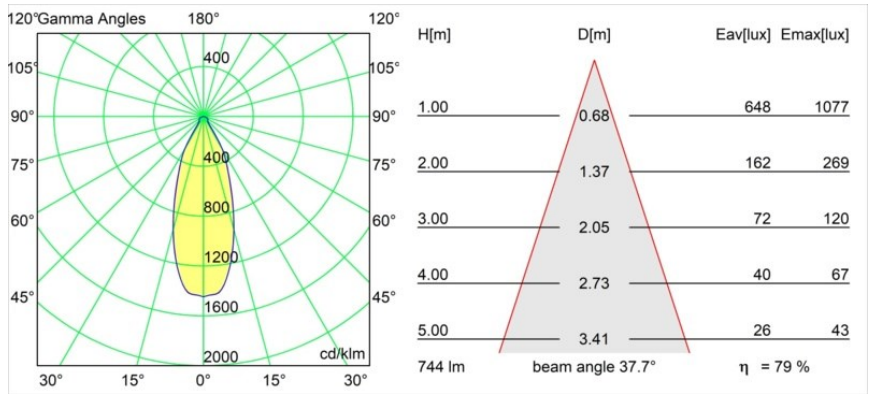

Light distribution & beam diagram