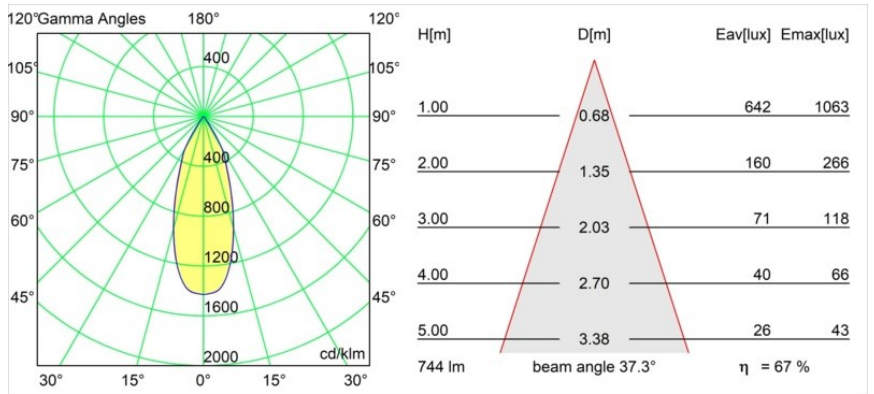

---

Remark

- 3500K su richiesta
-

**TM30 & CRI diagram**

**Light distribution & beam diagram**

Diagrams

**Accessori Decorativi**

- 12500032** Mask Smart 82 1x Black Structure
- 12500009** Mask Smart 82 1x White Structure
- 12500046** Mask Smart 82 1x Gold Matt
- 12500015** Mask Smart 82 1x Champagne Brushed
- 12500014** Mask Smart 82 1x Bronze Brushed
- 12500043** Mask Smart 82 1x Black Brushed
- 12500016** Mask Smart 82 1x Silver Bronze Brushed