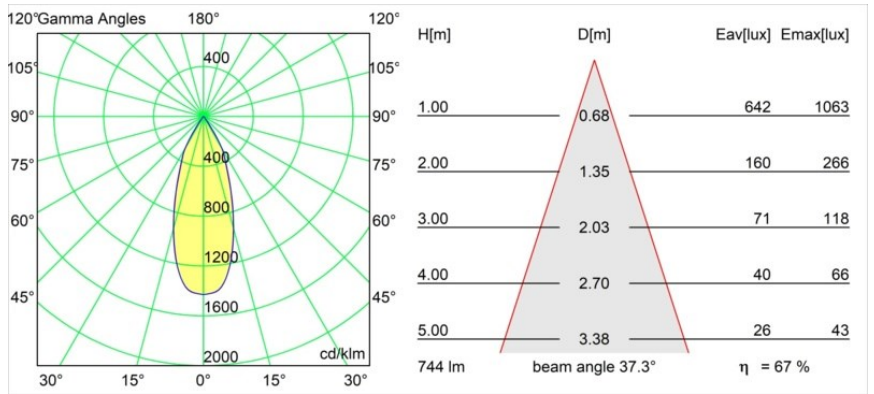

Light distribution & beam diagram