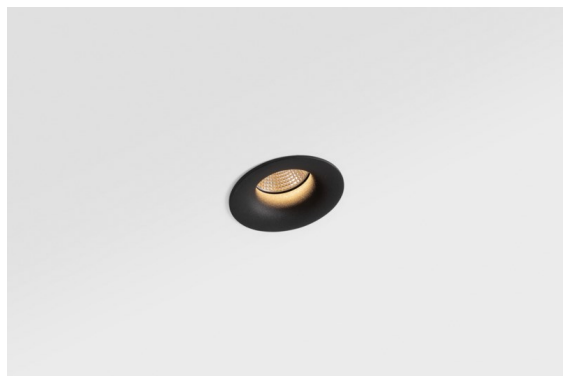

Date
Customer
Project
Type

Smart Cake Recessed 82 1x IP55 LED 2700K Flood DE Black Structure

Specifications

Material	12412132
Light Source Type	LED
LED Type	BRIDGELUX V8G8
LED technology	LED COB
CRI	Min. 90
Colour Temperature	2700K
Lifetime	L80B10 @50,000 Hours
Lamp Included	Yes
Number of Light Sources	1
Binning (SDCM)	2
Light Direction	Down
Optic	Reflector
Measured beam angle (°)	38.0
Input Voltage	Constant Current Driver Required
Electrical Class	III
IP Rating	55
Glow wire rating (°C)	960
Indoor/Outdoor	Indoor
Application	Ceiling, Wall
Mounting	Recessed
Cut-out size (mm)	ø70
Mounting depth (mm)	100.0
Adjustability	Not Applicable
Distance to Lighted Object (m)	0,1
Primary Colour & Primary Finish	Black, Structure
Gross weight (g)	260.0
Drive current (mA)	350 500 700
Min. forward voltage (Vf)	13,2 13,7 14,2
Max. forward voltage (Vf)	15,0 15,4 16,0
Connected load (W)	5,0 7,2 10,6
Luminous flux per lamp (lm)	372 499 641
Efficacy (lm/W)	74 69 61
Glare rating	12 13 14
Remark	• 3500K on request

The 3 original designs, Smart Kup, Lotis and Cake still manage to steal the hearts of interior designers. And this goes for the entire Smart family. Smart's accessibility and extreme versatility are arguably fit for any expression. Mix and match accent lighting, up and downlight, fixed or adjustable, a mosaic of shapes, sizes, colours and mounting options, and create a playful installation.

TM30 & CRI diagram

Light distribution & beam diagram

Diagrams

Decorative Accessories

- 12500032** Mask Smart 82 1x Black Structure
- 12500009** Mask Smart 82 1x White Structure
- 12500046** Mask Smart 82 1x Gold Matt
- 12500015** Mask Smart 82 1x Champagne Brushed
- 12500014** Mask Smart 82 1x Bronze Brushed
- 12500043** Mask Smart 82 1x Black Brushed
- 12500016** Mask Smart 82 1x Silver Bronze Brushed