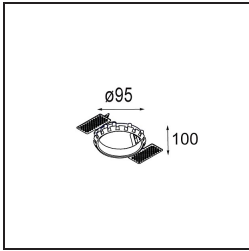

Accessori Installazione

- 10889830** Installation Housing 192x190x130

- 12290130** Plaster Kit 190X190 - 70 1x

12291030 Plaster Kit 210x190 - 70 2x

12500230 Ring Recessed 82 1x

Choose a required accessory