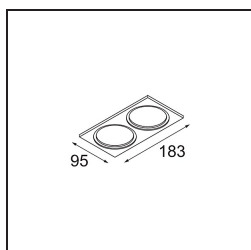

Remark

- 3500K su richiesta
-

TM30 & CRI diagram

Light distribution & beam diagram

Accessori Decorativi

- 12500032** Mask Smart 82 1x Black Structure
- 12500009** Mask Smart 82 1x White Structure
- 12500046** Mask Smart 82 1x Gold Matt
- 12500015** Mask Smart 82 1x Champagne Brushed
- 12500014** Mask Smart 82 1x Bronze Brushed
- 12500043** Mask Smart 82 1x Black Brushed
- 12500016** Mask Smart 82 1x Silver Bronze Brushed