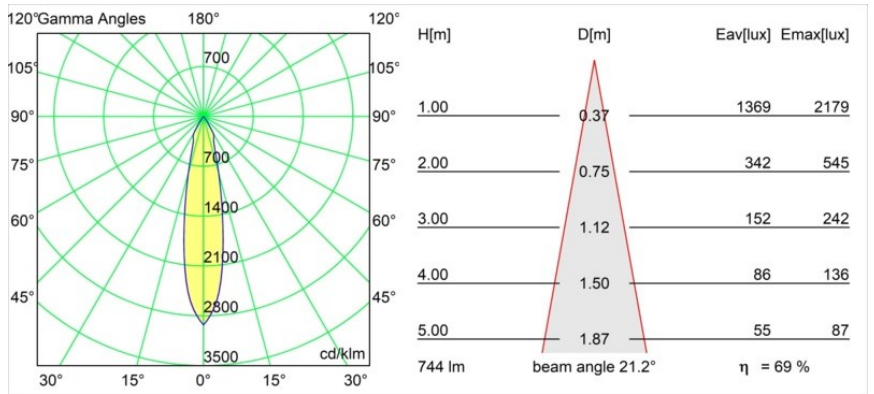

Light distribution & beam diagram