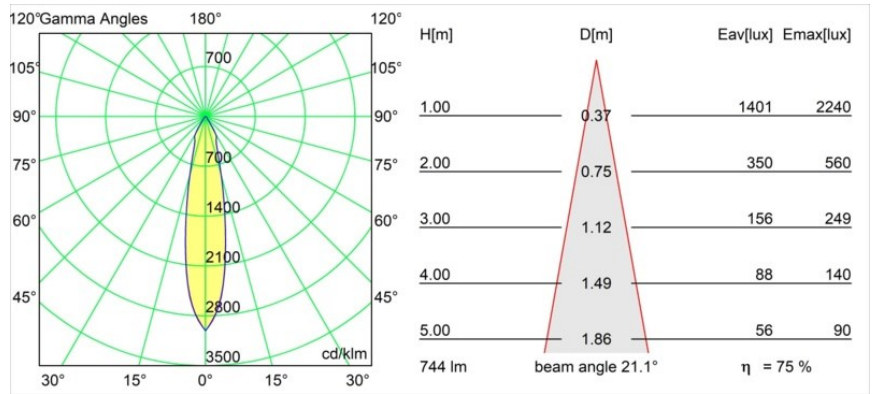

Light distribution & beam diagram