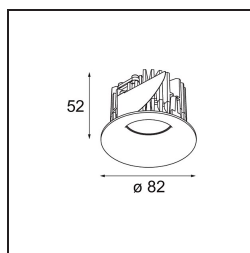

Specifications

| | |
|---------------------------------|----------------------------------|
| Material | 12412046 |
| Light Source Type | LED |
| LED Type | BRIDGELUX V8G8 |
| LED technology | LED COB |
| CRI | Min. 90 |
| Colour Temperature | 2700K |
| Lifetime | L80B10 @50,000 Hours |
| Lamp Included | Yes |
| Number of Light Sources | 1 |
| Binning (SDCM) | 2 |
| Light Direction | Down |
| Optic | Reflector |
| Measured beam angle (°) | 21.0 |
| Input Voltage | Constant Current Driver Required |
| Electrical Class | III |
| IP Rating | 55 |
| Glow wire rating (°C) | 960 |
| Indoor/Outdoor | Indoor |
| Application | Ceiling, Wall |
| Mounting | Recessed |
| Cut-out size (mm) | ø70 |
| Mounting depth (mm) | 100.0 |
| Adjustability | Not Applicable |
| Distance to Lighted Object (m) | 0,1 |
| Primary Colour & Primary Finish | Gold, Matt |
| Gross weight (g) | 260.0 |
| Drive current (mA) | 350 500 700 |
| Min. forward voltage (Vf) | 13,2 13,7 14,2 |
| Max. forward voltage (Vf) | 15,0 15,4 16,0 |
| Connected load (W) | 5,0 7,2 10,6 |
| Luminous flux per lamp (lm) | 421 565 726 |
| Efficacy (lm/W) | 84 79 69 |
| Glare rating | 16 17 19 |
| Remark | • 3500K on request |