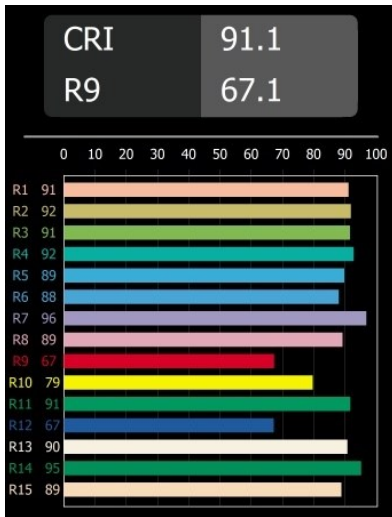

TM30 & CRI diagram