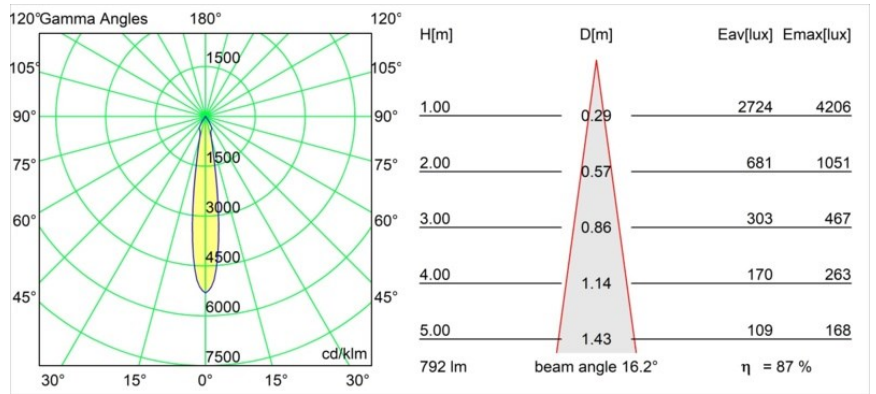

Light distribution & beam diagram