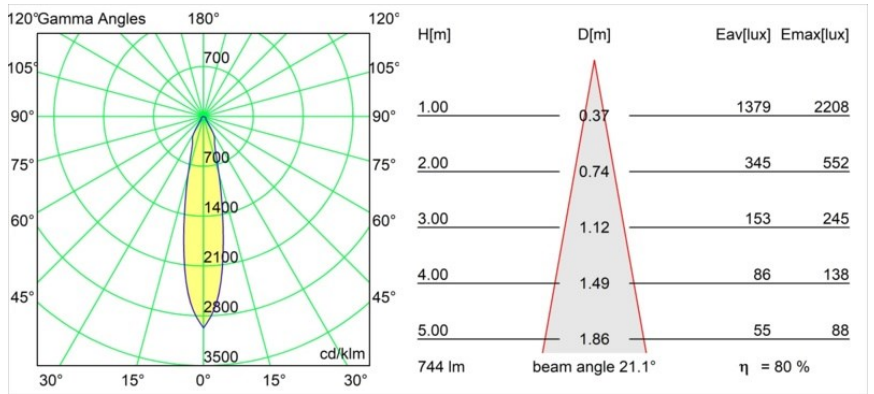

Light distribution & beam diagram