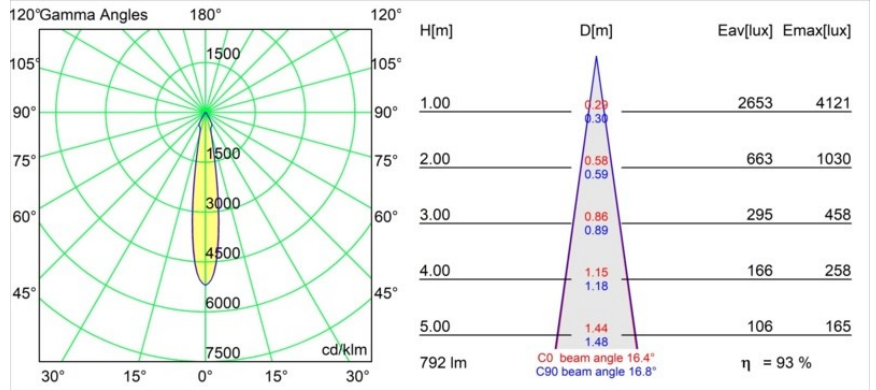

Light distribution & beam diagram