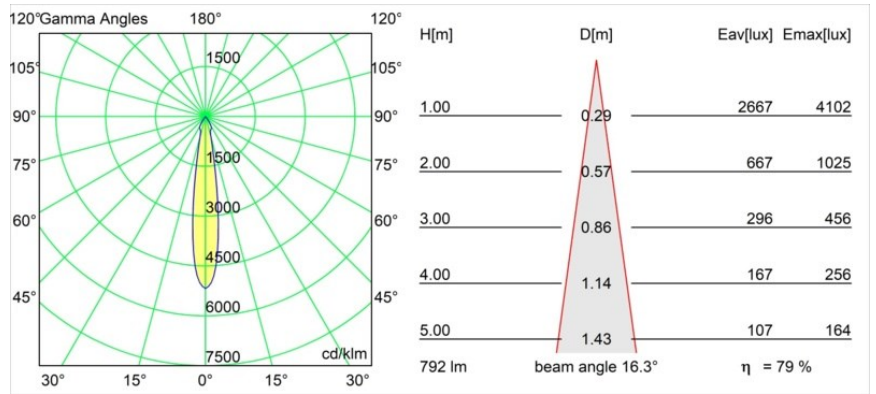

Light distribution & beam diagram