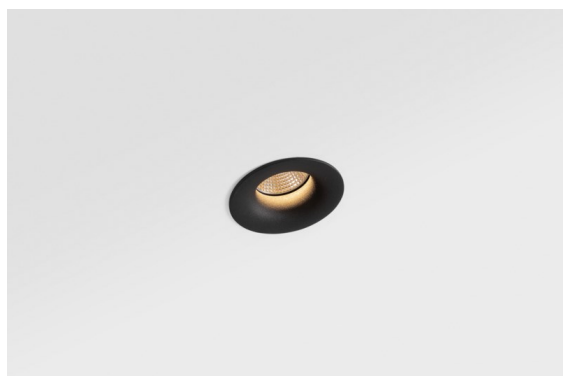

Date
Customer
Project
Type

Smart Cake Recessed 82 1x LED 4000K Spot DE Black Structure

The 3 original designs, Smart Kup, Lotis and Cake still manage to steal the hearts of interior designers. And this goes for the entire Smart family. Smart's accessibility and extreme versatility are arguably fit for any expression. Mix and match accent lighting, up and downlight, fixed or adjustable, a mosaic of shapes, sizes, colours and mounting options, and create a playful installation.

Specifications

Material	12411832
Light Source Type	LED
LED Type	BRIDGELUX V8G8
LED technology	LED COB
CRI	Min. 90
Colour Temperature	4000K
Lifetime	L80B10 @50,000 Hours
Lamp Included	Yes
Number of Light Sources	1
Binning (SDCM)	2
Light Direction	Down
Optic	Reflector
Measured beam angle (°)	16.0
Input Voltage	Constant Current Driver Required
Electrical Class	III
IP Rating	20
Glow wire rating (°C)	960
Indoor/Outdoor	Indoor
Application	Ceiling, Wall
Mounting	Recessed
Cut-out size (mm)	ø70
Mounting depth (mm)	100.0
Adjustability	Not Applicable
Distance to Lighted Object (m)	0,1
Primary Colour & Primary Finish	Black, Structure
Gross weight (g)	260.0
Drive current (mA)	350 500 700
Min. forward voltage (Vf)	13,2 13,7 14,2
Max. forward voltage (Vf)	15,0 15,4 16,0
Connected load (W)	5,0 7,2 10,6
Luminous flux per lamp (lm)	499 628 807
Efficacy (lm/W)	100 87 76
Glare rating	13 14 15
Remark	• 3500K on request

TM30 & CRI diagram

Light distribution & beam diagram

Decorative Accessories

- 12500032** Mask Smart 82 1x Black Structure
- 12500009** Mask Smart 82 1x White Structure
- 12500046** Mask Smart 82 1x Gold Matt
- 12500015** Mask Smart 82 1x Champagne Brushed
- 12500014** Mask Smart 82 1x Bronze Brushed
- 12500043** Mask Smart 82 1x Black Brushed
- 12500016** Mask Smart 82 1x Silver Bronze Brushed