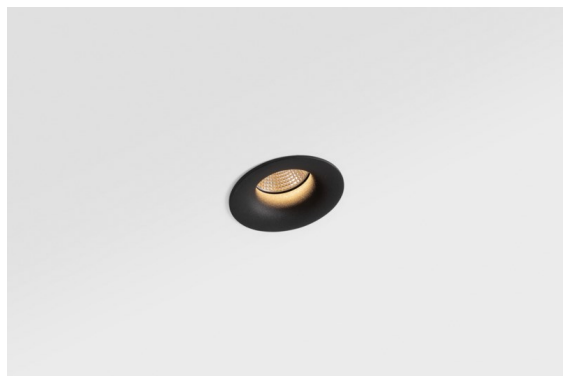

Date
Customer
Project
Type

*Smart Cake Recessed 82 1x LED 3000K Spot DE Black Structure*

**Specifications**

Material	12411732
Light Source Type	LED
LED Type	BRIDGELUX V8G8
LED technology	LED COB
CRI	Min. 90
Colour Temperature	3000K
Lifetime	L80B10 @50,000 Hours
Lamp Included	Yes
Number of Light Sources	1
CIE flux code	100 100 100 100 79
Binning (SDCM)	2
Light Direction	Down
Optic	Reflector
Measured beam angle (°)	16.0
Input Voltage	Constant Current Driver Required
Electrical Class	III
IP Rating	20
Glow wire rating (°C)	960
Indoor/Outdoor	Indoor
Application	Ceiling, Wall
Mounting	Recessed
Cut-out size (mm)	ø70
Mounting depth (mm)	100.0
Adjustability	Not Applicable
Distance to Lighted Object (m)	0,1
Primary Colour & Primary Finish	Black, Structure
Gross weight (g)	260.0
Drive current (mA)	350      500      700
Min. forward voltage (Vf)	13,2      13,7      14,2
Max. forward voltage (Vf)	15,0      15,4      16,0
Connected load (W)	5,0      7,2      10,6
Luminous flux per lamp (lm)	457      613      788
Efficacy (lm/W)	91      85      74
Glare rating	13      14      15

The 3 original designs, Smart Kup, Lotis and Cake still manage to steal the hearts of interior designers. And this goes for the entire Smart family. Smart's accessibility and extreme versatility are arguably fit for any expression. Mix and match accent lighting, up and downlight, fixed or adjustable, a mosaic of shapes, sizes, colours and mounting options, and create a playful installation.

---

Remark

- 3500K on request
-

**TM30 & CRI diagram**

**Light distribution & beam diagram**

Diagrams

**Decorative Accessories**

- 12500032** Mask Smart 82 1x Black Structure
- 12500009** Mask Smart 82 1x White Structure
- 12500046** Mask Smart 82 1x Gold Matt
- 12500015** Mask Smart 82 1x Champagne Brushed
- 12500014** Mask Smart 82 1x Bronze Brushed
- 12500043** Mask Smart 82 1x Black Brushed
- 12500016** Mask Smart 82 1x Silver Bronze Brushed