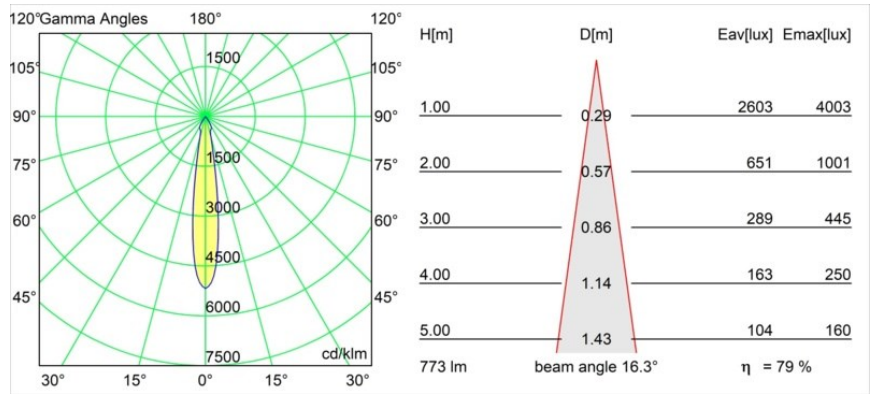

Light distribution & beam diagram