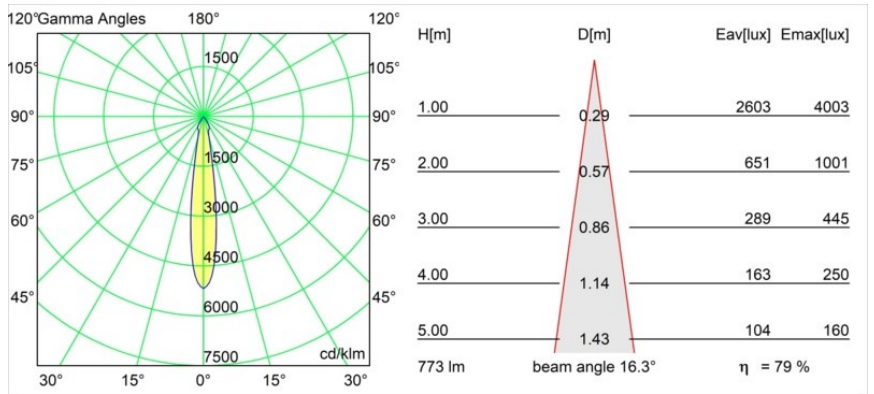

Light distribution & beam diagram