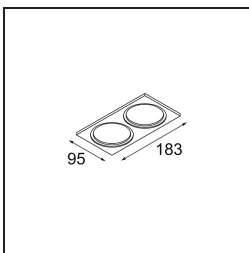

Specifications

Material	12411746		
Light Source Type	LED		
LED Type	BRIDGELUX V8G8		
LED technology	LED COB		
CRI	Min. 90		
Colour Temperature	3000K		
Lifetime	L80B10 @50,000 Hours		
Lamp Included	Yes		
Number of Light Sources	1		
CIE flux code	95 98 100 100 87		
Binning (SDCM)	2		
Light Direction	Down		
Optic	Reflector		
Measured beam angle (°)	16.0		
Input Voltage	Constant Current Driver Required		
Electrical Class	III		
IP Rating	20		
Glow wire rating (°C)	960		
Indoor/Outdoor	Indoor		
Application	Ceiling, Wall		
Mounting	Recessed		
Cut-out size (mm)	ø70		
Mounting depth (mm)	100.0		
Adjustability	Not Applicable		
Distance to Lighted Object (m)	0,1		
Primary Colour & Primary Finish	Gold, Matt		
Gross weight (g)	260.0		
Drive current (mA)	350	500	700
Min. forward voltage (Vf)	13,2	13,7	14,2
Max. forward voltage (Vf)	15,0	15,4	16,0
Connected load (W)	5,0	7,2	10,6
Luminous flux per lamp (lm)	502	674	866
Efficacy (lm/W)	100	94	82
Glare rating	17	18	19

Remark

- 3500K on request
-

TM30 & CRI diagram

Light distribution & beam diagram

Decorative Accessories

- 12500032** Mask Smart 82 1x Black Structure
- 12500009** Mask Smart 82 1x White Structure
- 12500046** Mask Smart 82 1x Gold Matt
- 12500015** Mask Smart 82 1x Champagne Brushed
- 12500014** Mask Smart 82 1x Bronze Brushed
- 12500043** Mask Smart 82 1x Black Brushed
- 12500016** Mask Smart 82 1x Silver Bronze Brushed