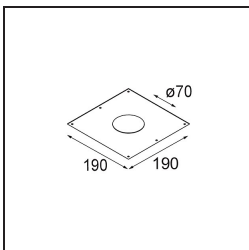

- **12290130** Plaster Kit 190X190 - 70 1x