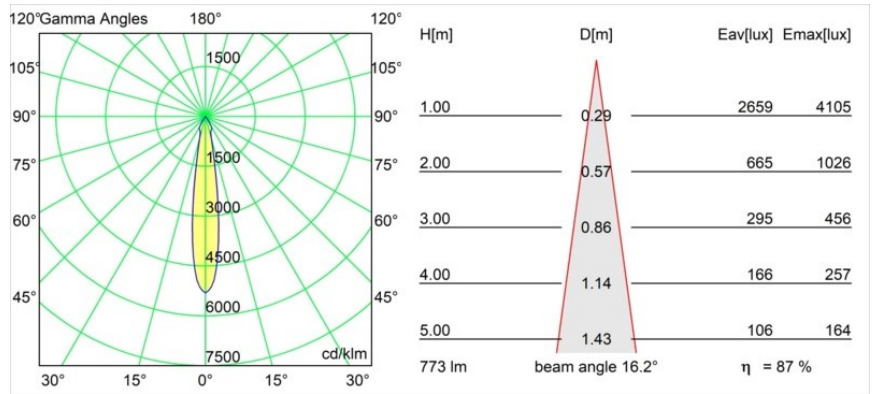

Light distribution & beam diagram