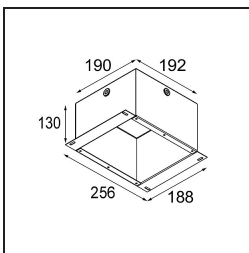

Installation Accessories

- **10889830** Installation Housing 192x190x130