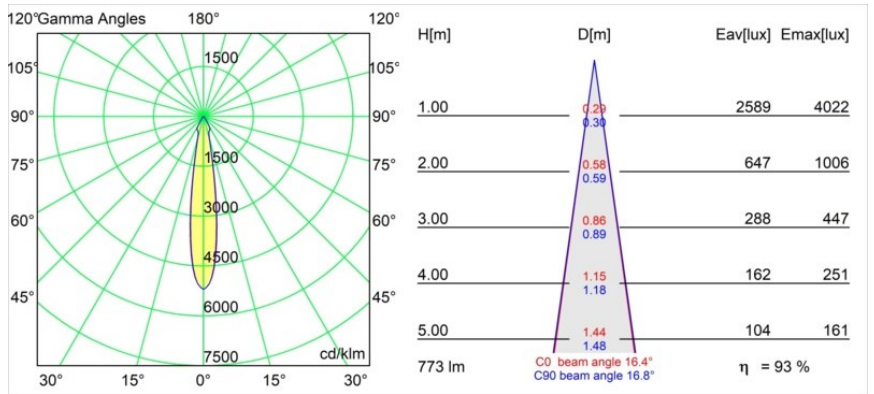

Light distribution & beam diagram