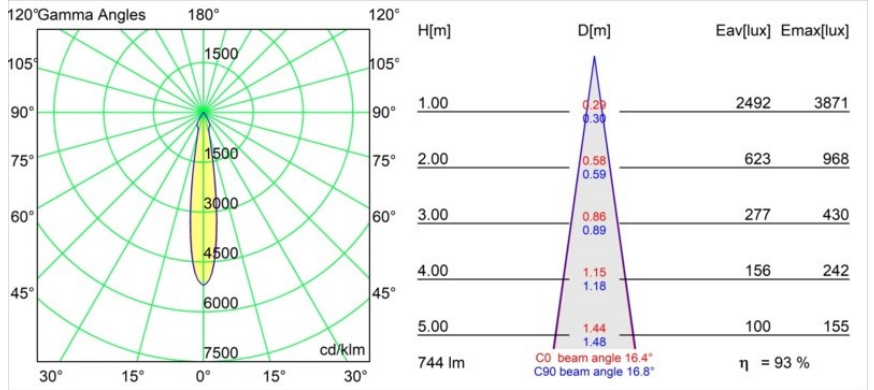

Light distribution & beam diagram