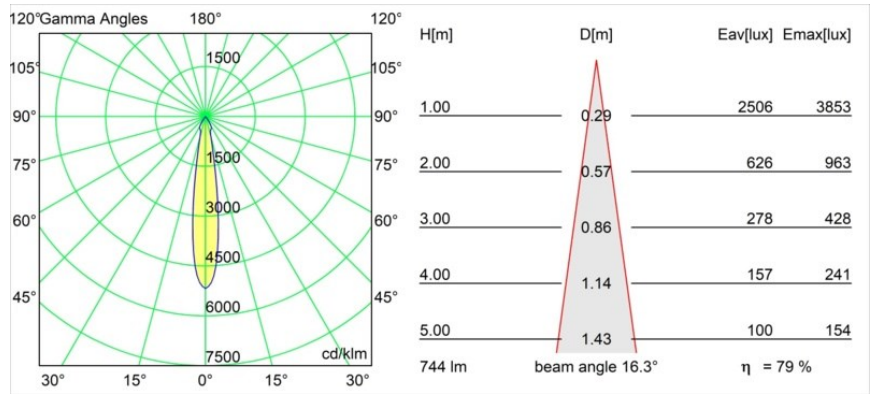

Light distribution & beam diagram