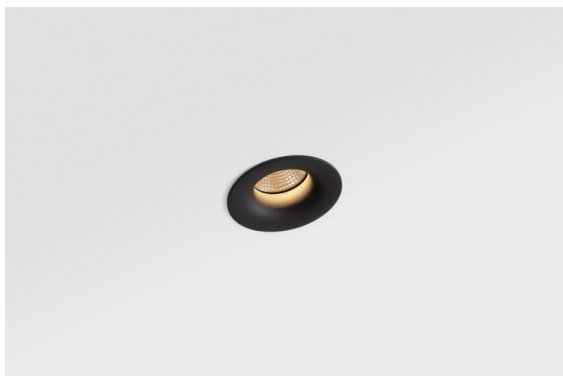

Date
Customer
Project
Type

*Smart Cake Recessed 82 1x LED 2700K Spot DE Black Structure*

**Specifications**

Material	12411632
Light Source Type	LED
LED Type	BRIDGELUX V8G8
LED technology	LED COB
CRI	Min. 90
Colour Temperature	2700K
Lifetime	L80B10 @50,000 Hours
Lamp Included	Yes
Number of Light Sources	1
Binning (SDCM)	2
Light Direction	Down
Optic	Reflector
Measured beam angle (°)	16.0
Input Voltage	Constant Current Driver Required
Electrical Class	III
IP Rating	20
Glow wire rating (°C)	960
Indoor/Outdoor	Indoor
Application	Ceiling, Wall
Mounting	Recessed
Cut-out size (mm)	ø70
Mounting depth (mm)	100.0
Adjustability	Not Applicable
Distance to Lighted Object (m)	0,1
Primary Colour & Primary Finish	Black, Structure
Gross weight (g)	260.0
Drive current (mA)	350      500      700
Min. forward voltage (Vf)	13,2      13,7      14,2
Max. forward voltage (Vf)	15,0      15,4      16,0
Connected load (W)	5,0      7,2      10,6
Luminous flux per lamp (lm)	439      590      758
Efficacy (lm/W)	88      82      71
Glare rating	12      14      15
Remark	• 3500K on request

The 3 original designs, Smart Kup, Lotis and Cake still manage to steal the hearts of interior designers. And this goes for the entire Smart family. Smart's accessibility and extreme versatility are arguably fit for any expression. Mix and match accent lighting, up and downlight, fixed or adjustable, a mosaic of shapes, sizes, colours and mounting options, and create a playful installation.