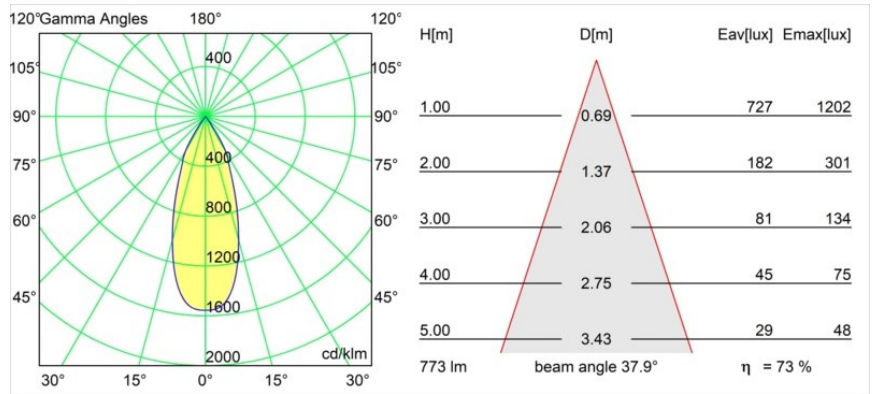

Light distribution & beam diagram