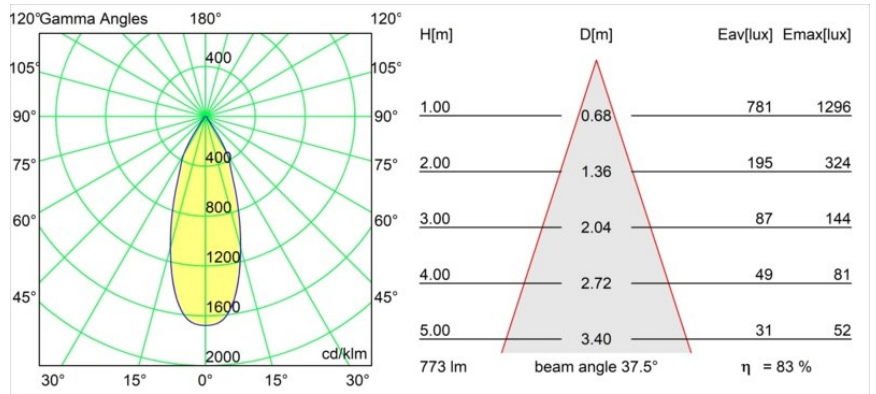

Light distribution & beam diagram