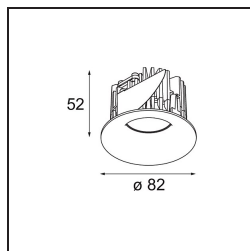

Specifications

Material	12411546		
Light Source Type	LED		
LED Type	BRIDGELUX V8G8		
LED technology	LED COB		
CRI	Min. 90		
Colour Temperature	3000K		
Lifetime	L80B10 @50,000 Hours		
Lamp Included	Yes		
Number of Light Sources	1		
CIE flux code	95 98 100 100 83		
Binning (SDCM)	2		
Light Direction	Down		
Optic	Reflector		
Measured beam angle (°)	38.0		
Input Voltage	Constant Current Driver Required		
Electrical Class	III		
IP Rating	20		
Glow wire rating (°C)	960		
Indoor/Outdoor	Indoor		
Application	Ceiling, Wall		
Mounting	Recessed		
Cut-out size (mm)	ø70		
Mounting depth (mm)	100.0		
Adjustability	Not Applicable		
Distance to Lighted Object (m)	0,1		
Primary Colour & Primary Finish	Gold, Matt		
Gross weight (g)	260.0		
Drive current (mA)	350	500	700
Min. forward voltage (Vf)	13,2	13,7	14,2
Max. forward voltage (Vf)	15,0	15,4	16,0
Connected load (W)	5,0	7,2	10,6
Luminous flux per lamp (lm)	478	642	825
Efficacy (lm/W)	96	89	78
Glare rating	17	18	19