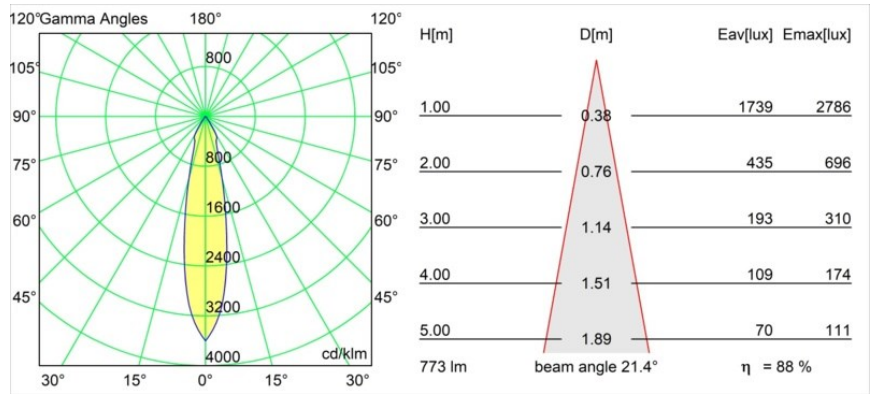

Light distribution & beam diagram