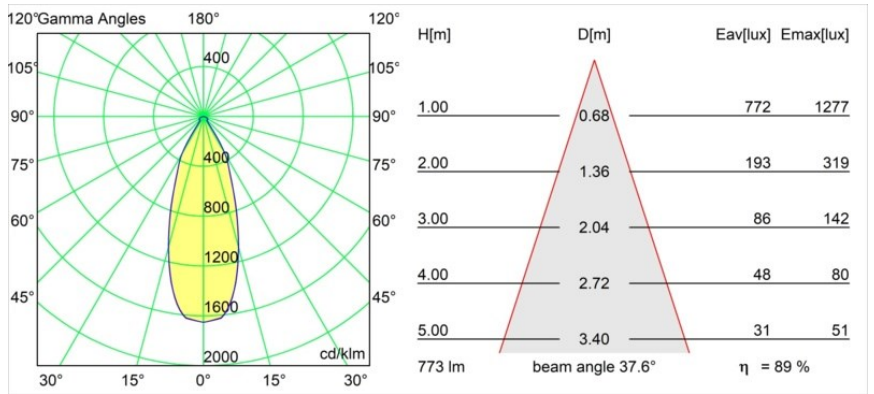

Light distribution & beam diagram