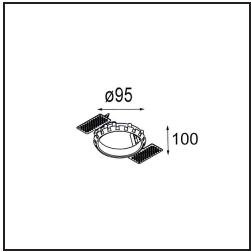

Date
Customer
Project
Type

*Smart Cake Recessed 82 1x LED 3000K Medium DE White Structure*

**Specifications**

Material	12411409
Light Source Type	LED
LED Type	BRIDGELUX V8G8
LED technology	LED COB
CRI	Min. 90
Colour Temperature	3000K
Lifetime	L80B10 @50,000 Hours
Lamp Included	Yes
Number of Light Sources	1
CIE flux code	89 95 99 100 93
Binning (SDCM)	2
Light Direction	Down
Optic	Reflector
Measured beam angle (°)	21.0
Input Voltage	Constant Current Driver Required
Electrical Class	III
IP Rating	20
Glow wire rating (°C)	960
Indoor/Outdoor	Indoor
Application	Ceiling, Wall
Mounting	Recessed
Cut-out size (mm)	ø70
Mounting depth (mm)	100.0
Adjustability	Not Applicable
Distance to Lighted Object (m)	0,1
Primary Colour & Primary Finish	White, Structure
Gross weight (g)	260.0
Drive current (mA)	350      500      700
Min. forward voltage (Vf)	13.2      13.7      14.2
Max. forward voltage (Vf)	15.0      15.4      16.0
Connected load (W)	5.0      7.2      10.6
Delivered lumens (lm)	533      716      920
Efficacy (lm/W)	107      99      87
Glare rating	21      23      23
Remark	• 3500K on request

**Installation Accessories**

- 10889830** Installation Housing 192x190x130

- 12290130** Plaster Kit 190X190 - 70 1x

**12291030** Plaster Kit 210x190 - 70 2x

**12500230** Ring Recessed 82 1x

Choose a required accessory