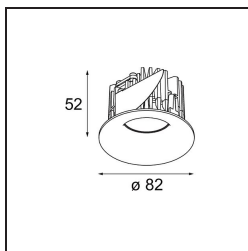

Date
Customer
Project
Type

*Smart Cake Recessed 82 1x LED 3000K Medium DE White Structure*

**Specifications**

Material	12411409
Light Source Type	LED
LED Type	BRIDGELUX V8G8
LED technology	LED COB
CRI	Min. 90
Colour Temperature	3000K
Lifetime	L80B10 @50,000 Hours
Lamp Included	Yes
Number of Light Sources	1
CIE flux code	89 95 99 100 93
Binning (SDCM)	2
Light Direction	Down
Optic	Reflector
Measured beam angle (°)	21.0
Input Voltage	Constant Current Driver Required
Electrical Class	III
IP Rating	20
Glow wire rating (°C)	960
Indoor/Outdoor	Indoor
Application	Ceiling, Wall
Mounting	Recessed
Cut-out size (mm)	ø70
Mounting depth (mm)	100.0
Adjustability	Not Applicable
Distance to Lighted Object (m)	0,1
Primary Colour & Primary Finish	White, Structure
Gross weight (g)	260.0
Drive current (mA)	350      500      700
Min. forward voltage (Vf)	13.2      13.7      14.2
Max. forward voltage (Vf)	15.0      15.4      16.0
Connected load (W)	5.0      7.2      10.6
Delivered lumens (lm)	533      716      920
Efficacy (lm/W)	107      99      87
Glare rating	21      23      23
Remark	• 3500K on request