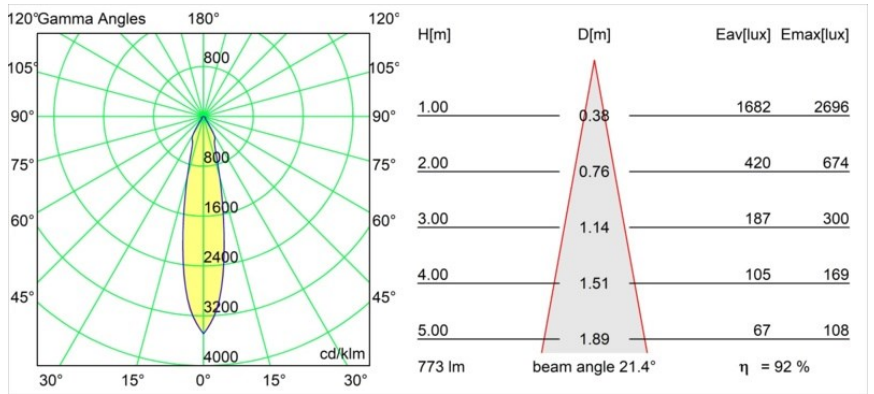

Light distribution & beam diagram