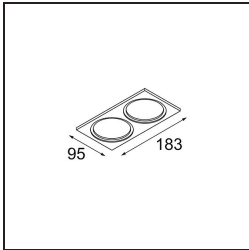

Date
Customer
Project
Type

*Smart Cake Recessed 82 1x LED 3000K Medium DE White Structure*

**Specifications**

Material	12411409
Light Source Type	LED
LED Type	BRIDGELUX V8G8
LED technology	LED COB
CRI	Min. 90
Colour Temperature	3000K
Lifetime	L80B10 @50,000 Hours
Lamp Included	Yes
Number of Light Sources	1
CIE flux code	89 95 99 100 93
Binning (SDCM)	2
Light Direction	Down
Optic	Reflector
Measured beam angle (°)	21.0
Input Voltage	Constant Current Driver Required
Electrical Class	III
IP Rating	20
Glow wire rating (°C)	960
Indoor/Outdoor	Indoor
Application	Ceiling, Wall
Mounting	Recessed
Cut-out size (mm)	ø70
Mounting depth (mm)	100.0
Adjustability	Not Applicable
Distance to Lighted Object (m)	0,1
Primary Colour & Primary Finish	White, Structure
Gross weight (g)	260.0
Drive current (mA)	350      500      700
Min. forward voltage (Vf)	13.2      13.7      14.2
Max. forward voltage (Vf)	15.0      15.4      16.0
Connected load (W)	5.0      7.2      10.6
Delivered lumens (lm)	533      716      920
Efficacy (lm/W)	107      99      87
Glare rating	21      23      23
Remark	• 3500K on request

**TM30 & CRI diagram**

**Light distribution & beam diagram**

**Decorative Accessories**

- 12500032** Mask Smart 82 1x Black Structure
- 12500009** Mask Smart 82 1x White Structure
- 12500046** Mask Smart 82 1x Gold Matt
- 12500015** Mask Smart 82 1x Champagne Brushed
- 12500014** Mask Smart 82 1x Bronze Brushed
- 12500043** Mask Smart 82 1x Black Brushed
- 12500016** Mask Smart 82 1x Silver Bronze Brushed
- 12500045** FFD\_Smart Mask 82 1x Gold Brushed