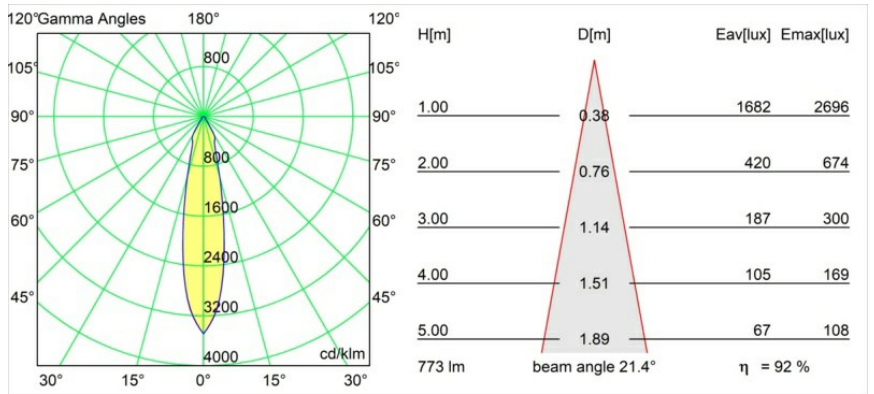

Light distribution & beam diagram