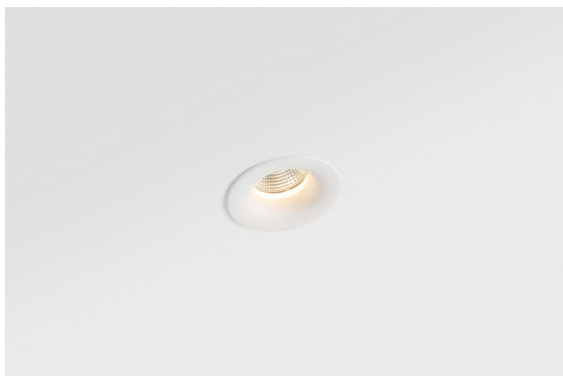

Date
Customer
Project
Type

*Smart Cake Recessed 82 1x LED 3000K Medium DE White Structure*

**Specifications**

Material	12411409
Light Source Type	LED
LED Type	BRIDGELUX V8G8
LED technology	LED COB
CRI	Min. 90
Colour Temperature	3000K
Lifetime	L80B10 @50,000 Hours
Lamp Included	Yes
Number of Light Sources	1
CIE flux code	89 95 99 100 93
Binning (SDCM)	2
Light Direction	Down
Optic	Reflector
Measured beam angle (°)	21.0
Input Voltage	Constant Current Driver Required
Electrical Class	III
IP Rating	20
Glow wire rating (°C)	960
Indoor/Outdoor	Indoor
Application	Ceiling, Wall
Mounting	Recessed
Cut-out size (mm)	ø70
Mounting depth (mm)	100.0
Adjustability	Not Applicable
Distance to Lighted Object (m)	0,1
Primary Colour & Primary Finish	White, Structure
Gross weight (g)	260.0
Drive current (mA)	350      500      700
Min. forward voltage (Vf)	13.2      13.7      14.2
Max. forward voltage (Vf)	15.0      15.4      16.0
Connected load (W)	5.0      7.2      10.6
Delivered lumens (lm)	533      716      920
Efficacy (lm/W)	107      99      87
Glare rating	21      23      23
Remark	• 3500K on request

The 3 original designs, Smart Kup, Lotis and Cake still manage to steal the hearts of interior designers. And this goes for the entire Smart family. Smart's accessibility and extreme versatility are arguably fit for any expression. Mix and match accent lighting, up and downlight, fixed or adjustable, a mosaic of shapes, sizes, colours and mounting options, and create a playful installation.

**TM30 & CRI diagram**

**Light distribution & beam diagram**

**Decorative Accessories**

- 12500032** Mask Smart 82 1x Black Structure
- 12500009** Mask Smart 82 1x White Structure
- 12500046** Mask Smart 82 1x Gold Matt
- 12500015** Mask Smart 82 1x Champagne Brushed
- 12500014** Mask Smart 82 1x Bronze Brushed
- 12500043** Mask Smart 82 1x Black Brushed
- 12500016** Mask Smart 82 1x Silver Bronze Brushed
- 12500045** FFD\_Smart Mask 82 1x Gold Brushed