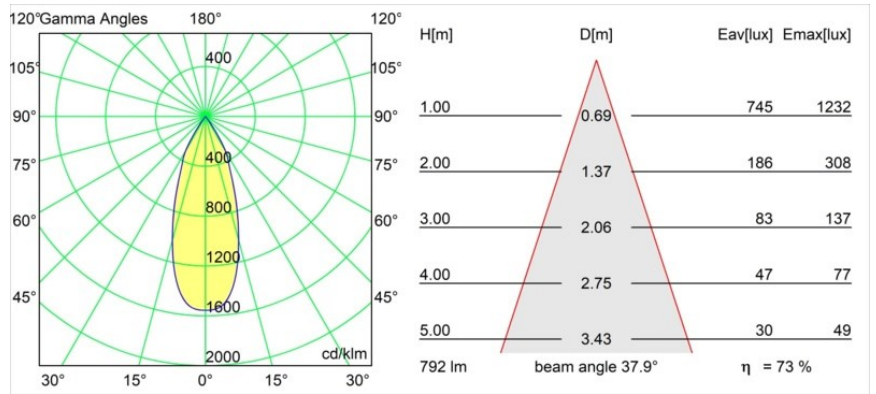

Light distribution & beam diagram