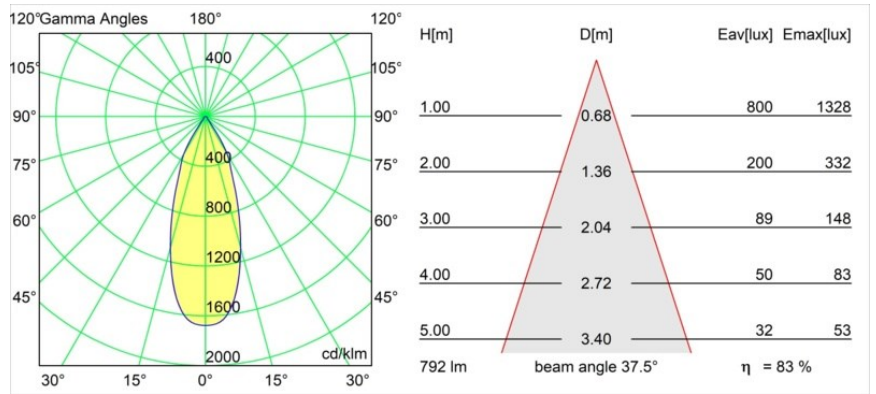

Light distribution & beam diagram